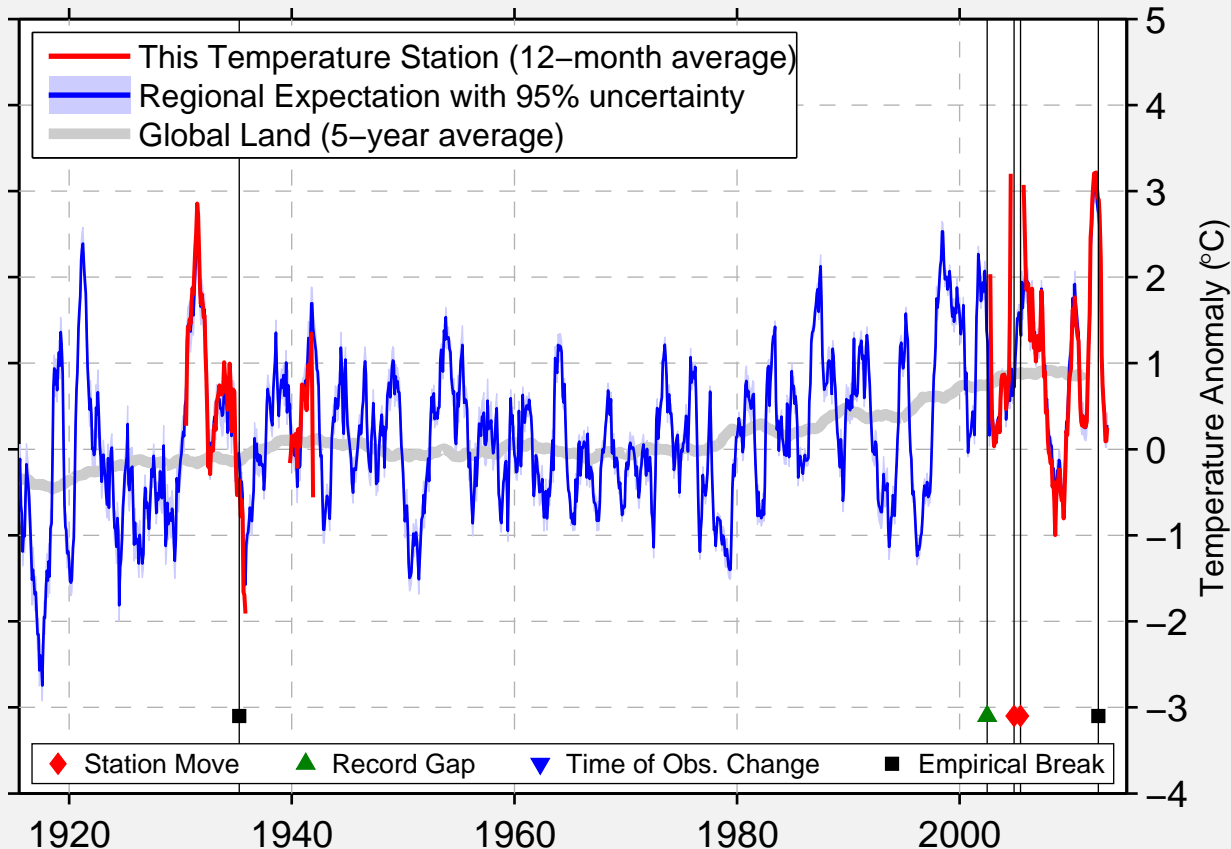

FRIENDSHIP RANGER STN

43.967 N, 89.820 W (United States)

Data Quality Controlled and Aligned at Breakpoints

Berkeley Earth