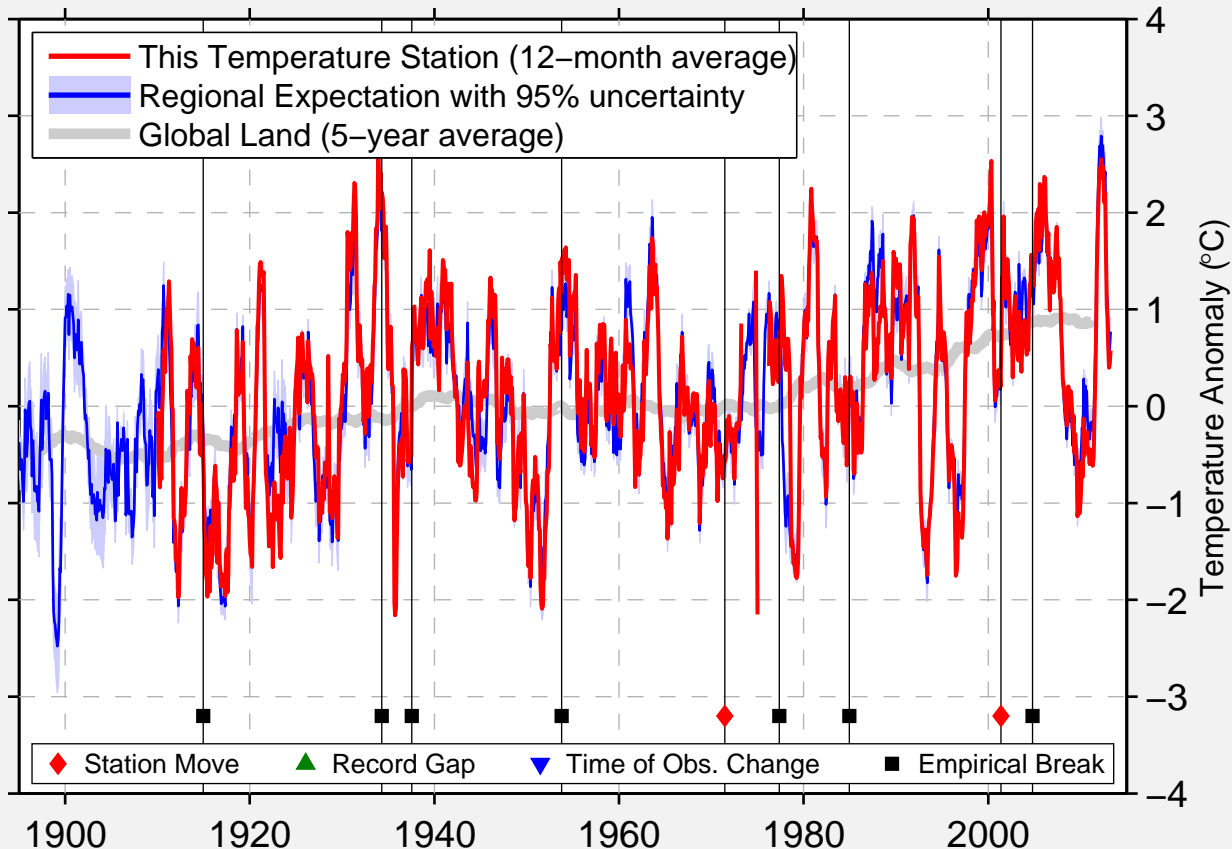

COTTONWOOD, SOUTH DA

43.961 N, 101.861 W (United States)

Data Quality Controlled and Aligned at Breakpoints

Berkeley Earth