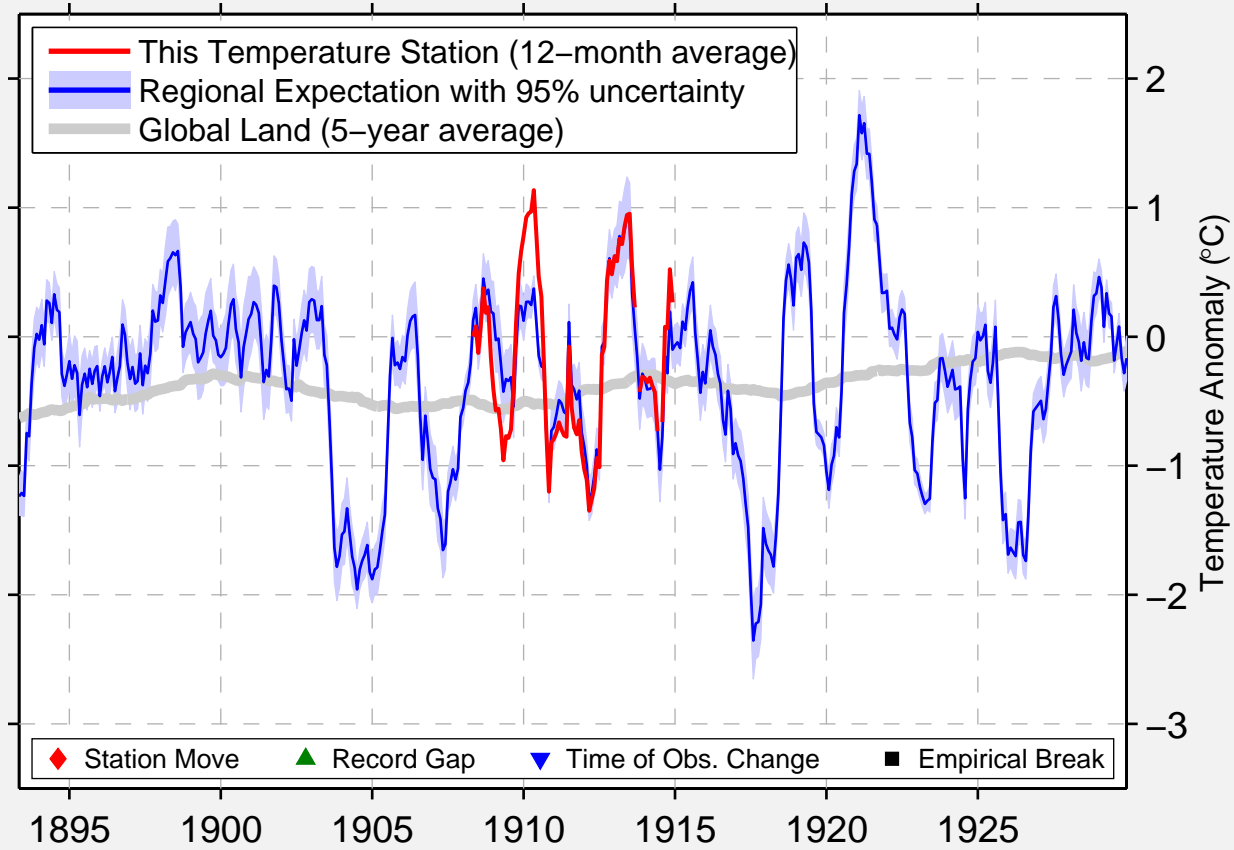

# NEHASANE

43.950 N, 74.833 W (United States)

Data Quality Controlled and Aligned at Breakpoints

Berkeley Earth