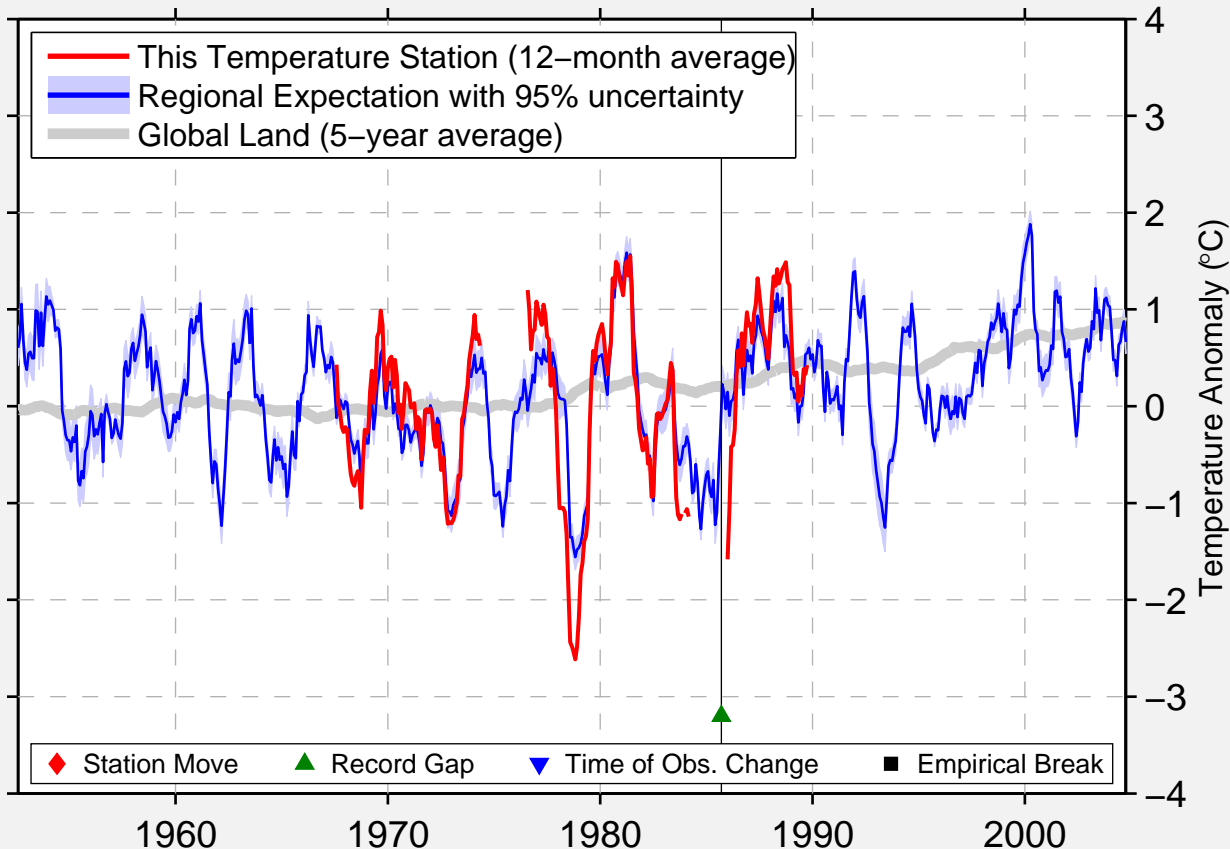

GRASS CREEK

43.950 N, 108.650 W (United States)

◆ Station Move ▲ Record Gap ▼ Time of Obs. Change ■ Empirical Break