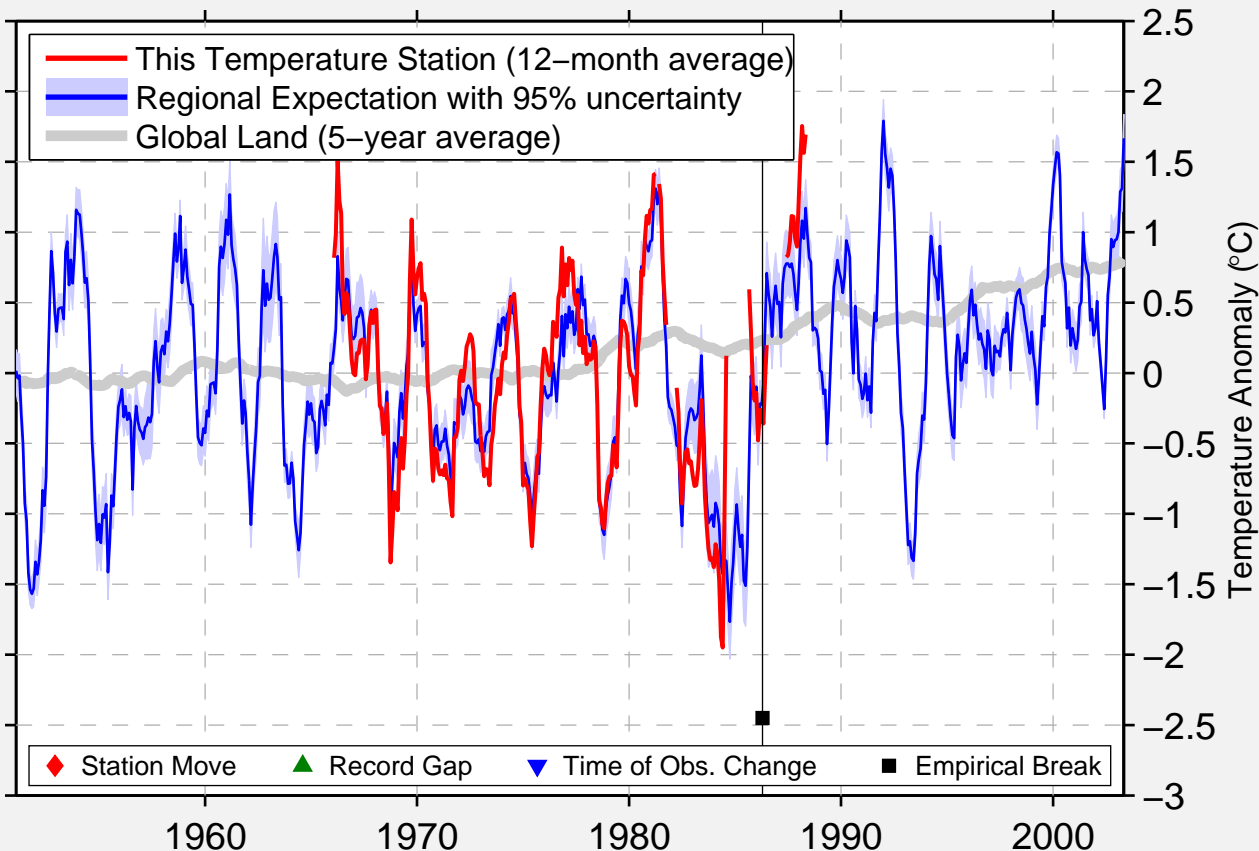

# MACKAY 4 NW

43.950 N, 113.667 W (United States)

Data Quality Controlled and Aligned at Breakpoints

Berkeley Earth