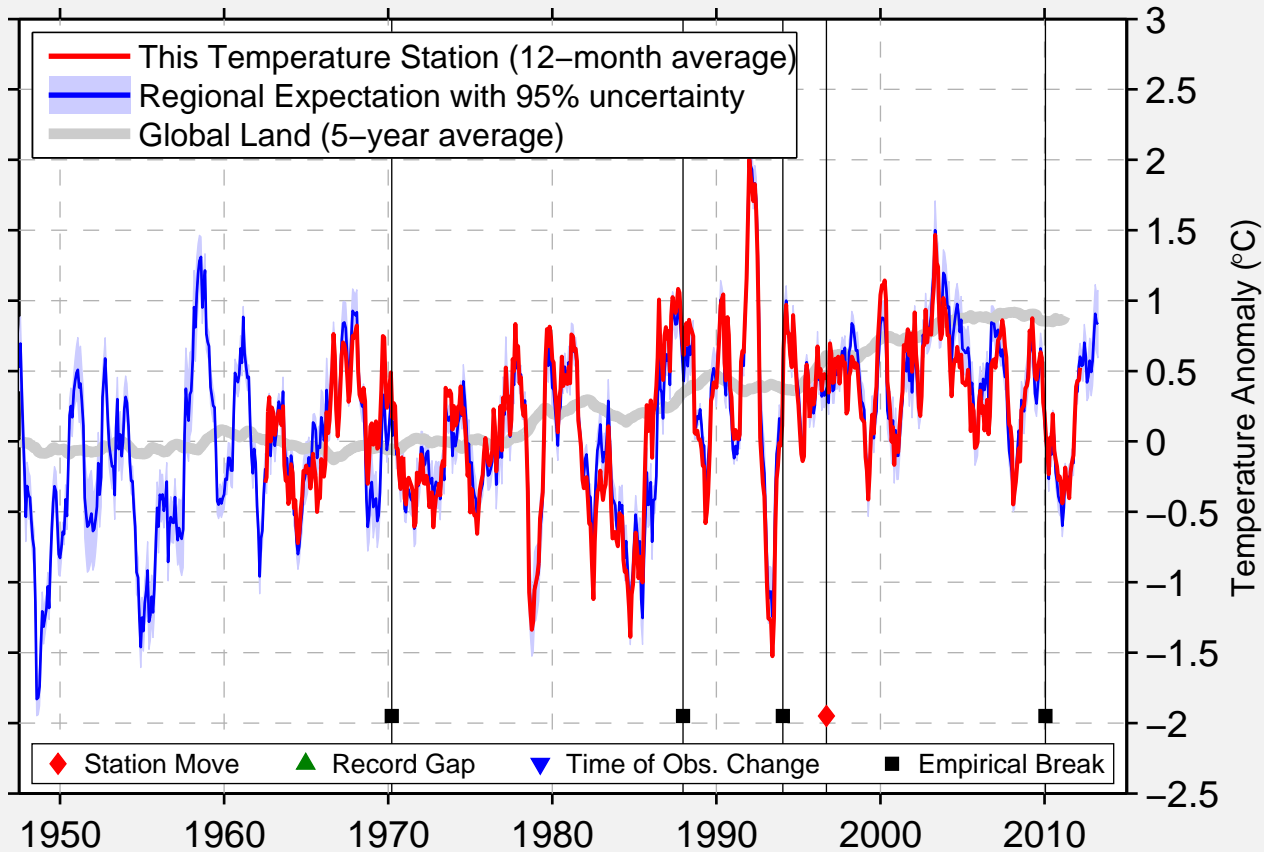

# BARNES STATION

43.946 N, 120.217 W (United States)

Data Quality Controlled and Aligned at Breakpoints

Berkeley Earth