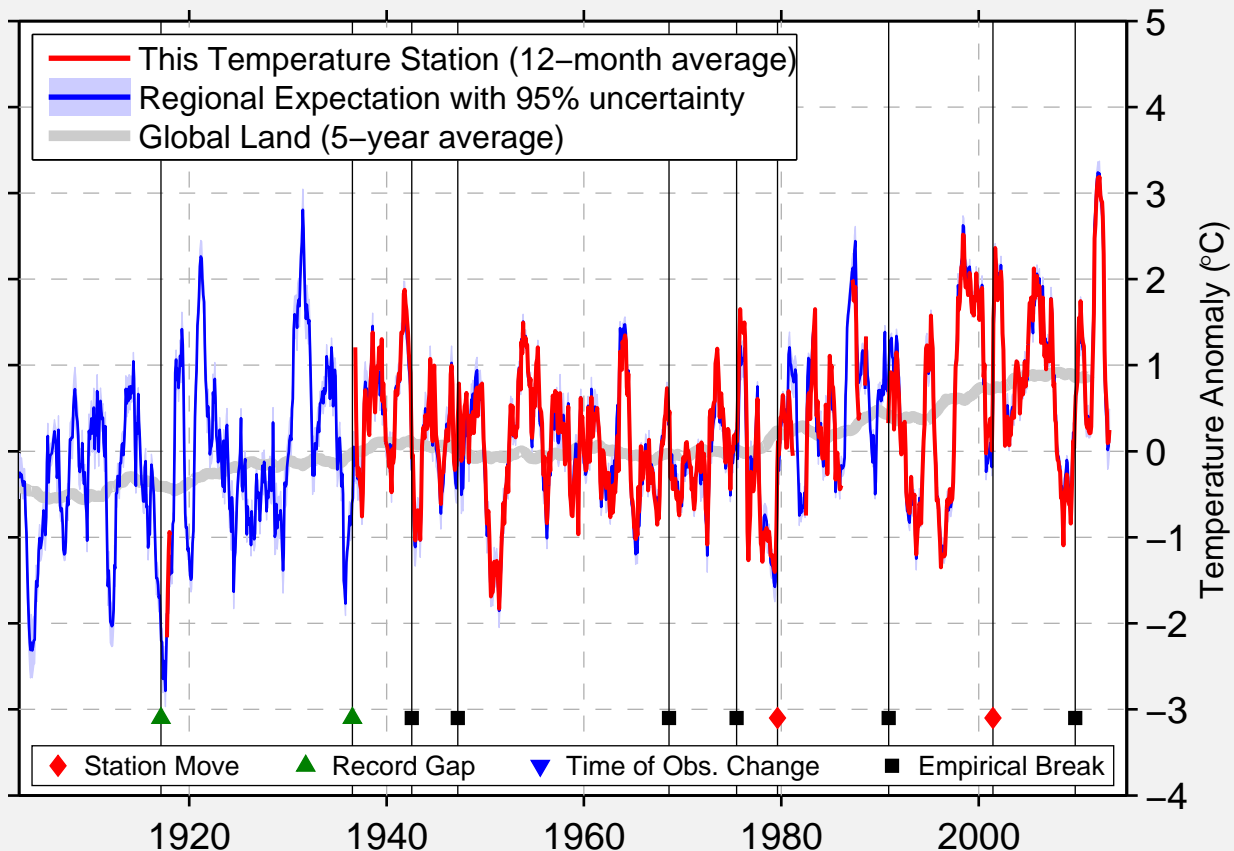

# SPARTA

43.936 N, 90.816 W (United States)

Data Quality Controlled and Aligned at Breakpoints

Berkeley Earth