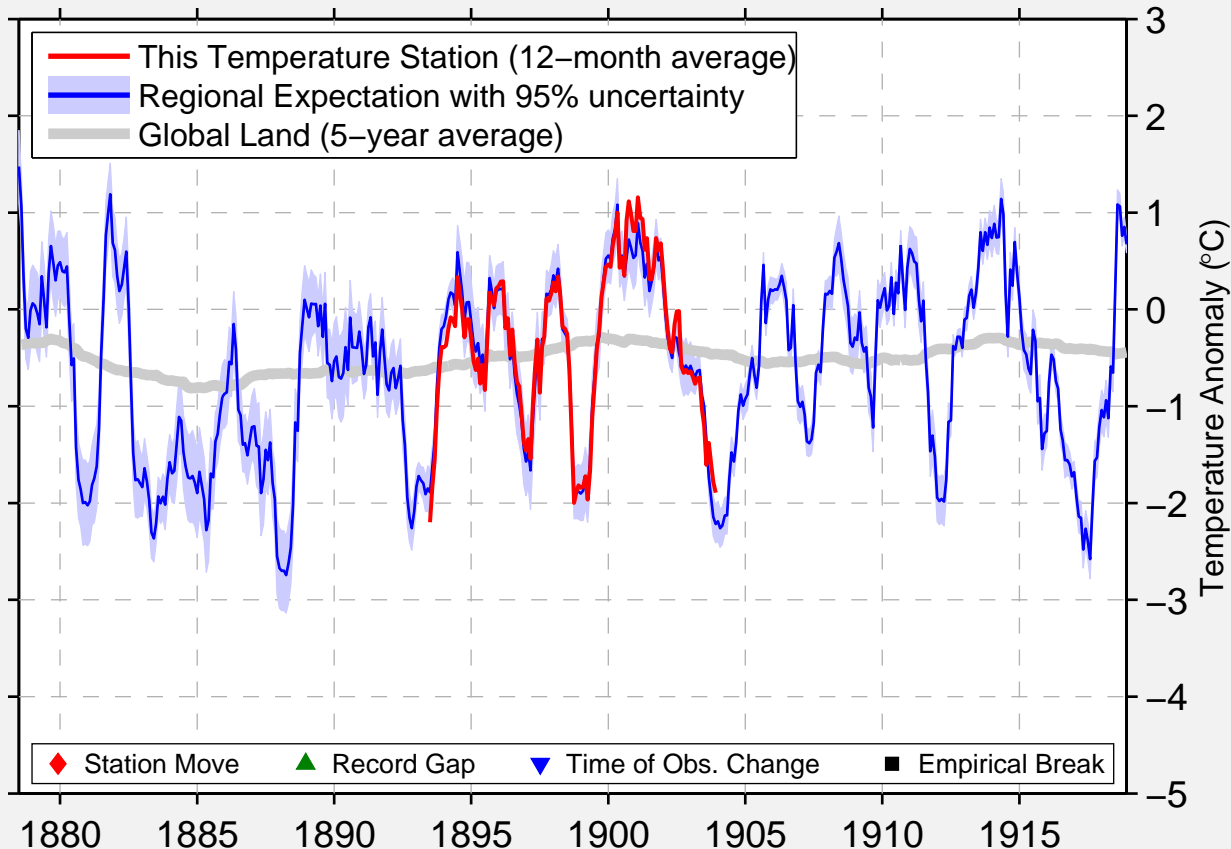

# BLOOMING PRAIRIE

43.917 N, 93.050 W (United States)

Data Quality Controlled and Aligned at Breakpoints

Berkeley Earth