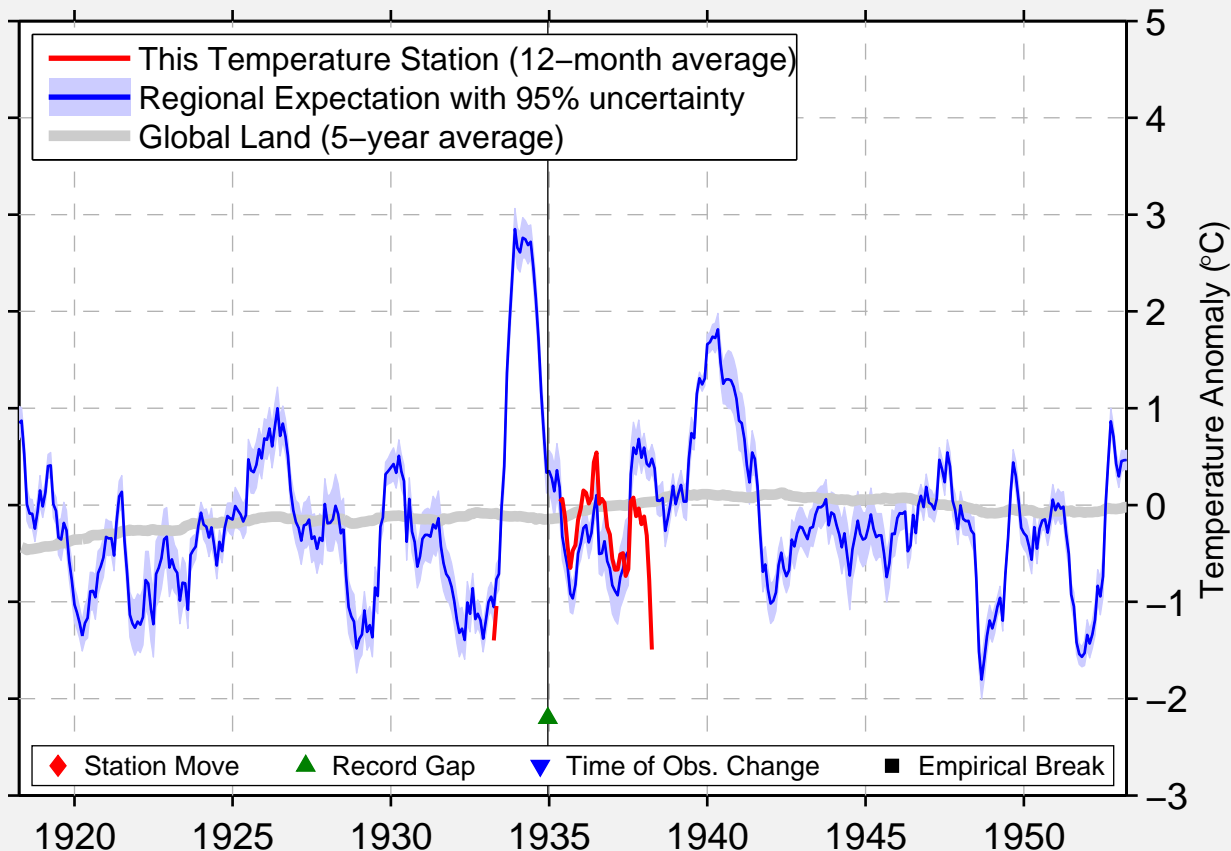

PELTON'S RANCH

43.917 N, 114.017 W (United States)

Data Quality Controlled and Aligned at Breakpoints

Berkeley Earth