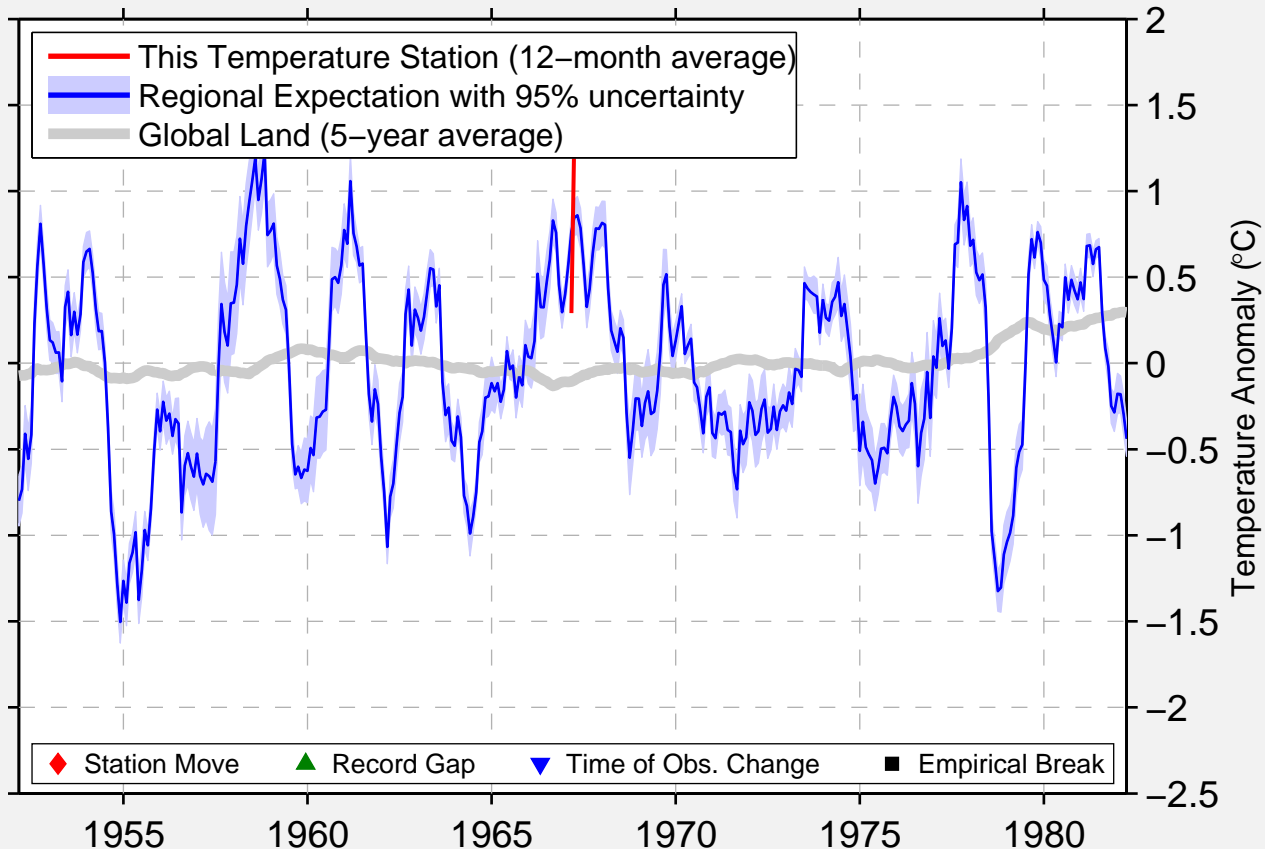

# DREWSEY 12 WNW

43.917 N, 118.583 W (United States)

Data Quality Controlled and Aligned at Breakpoints

Berkeley Earth