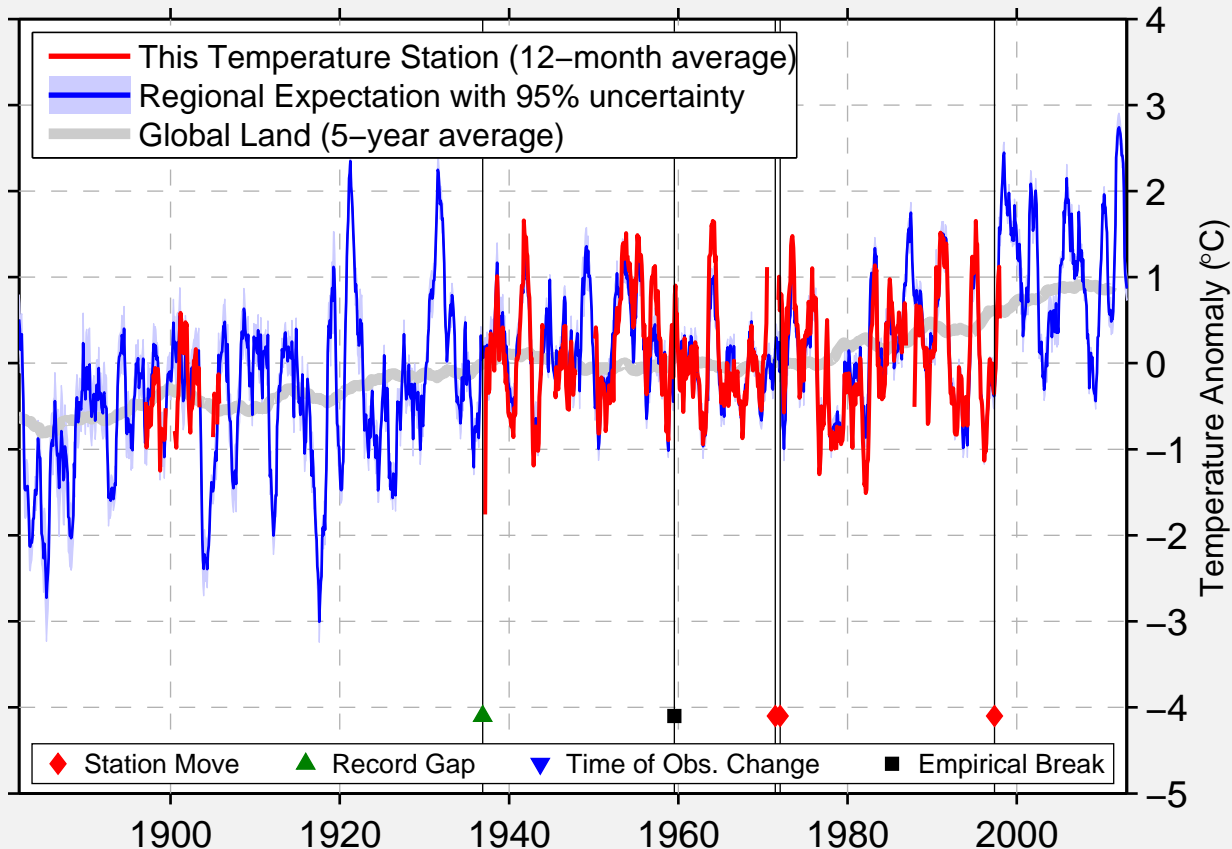

BALDWIN

43.901 N, 85.851 W (United States)

Data Quality Controlled and Aligned at Breakpoints

Berkeley Earth