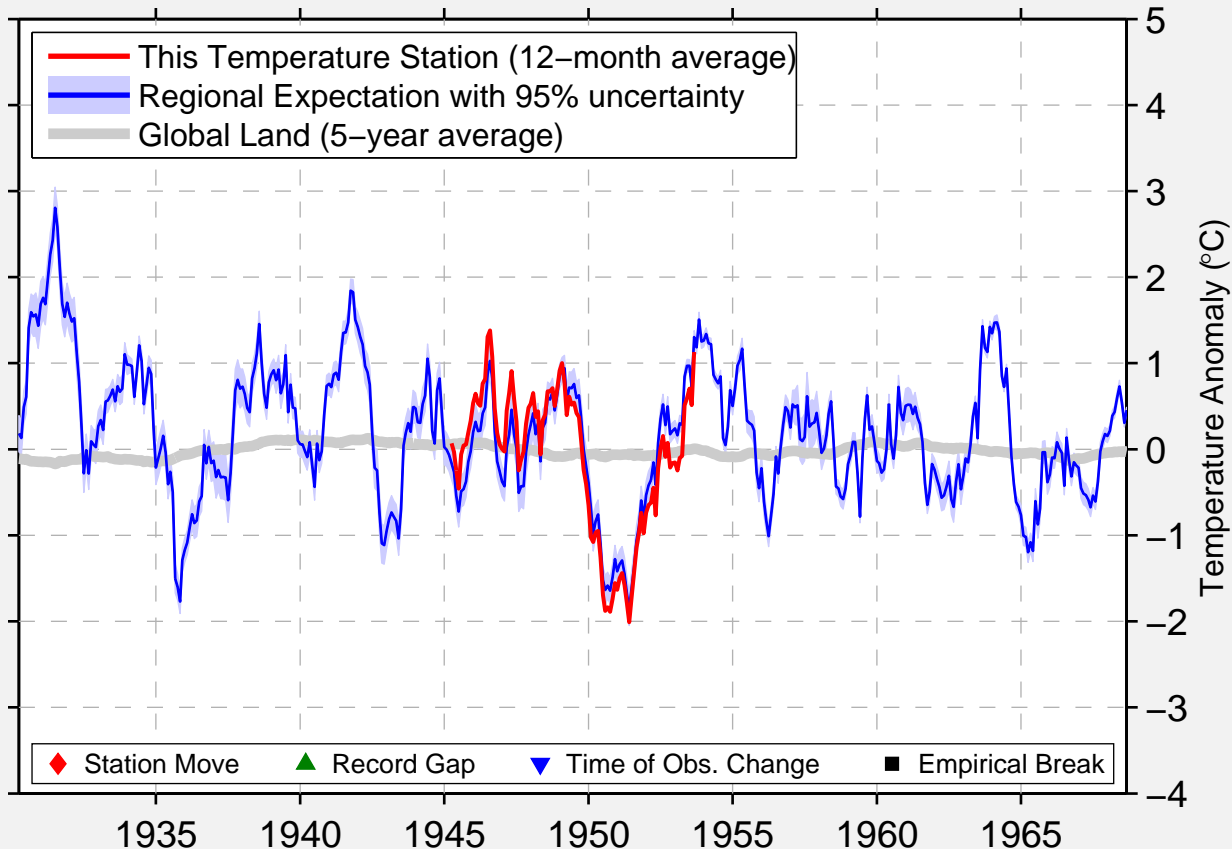

WEST SALEM

43.900 N, 91.083 W (United States)

Data Quality Controlled and Aligned at Breakpoints

Berkeley Earth