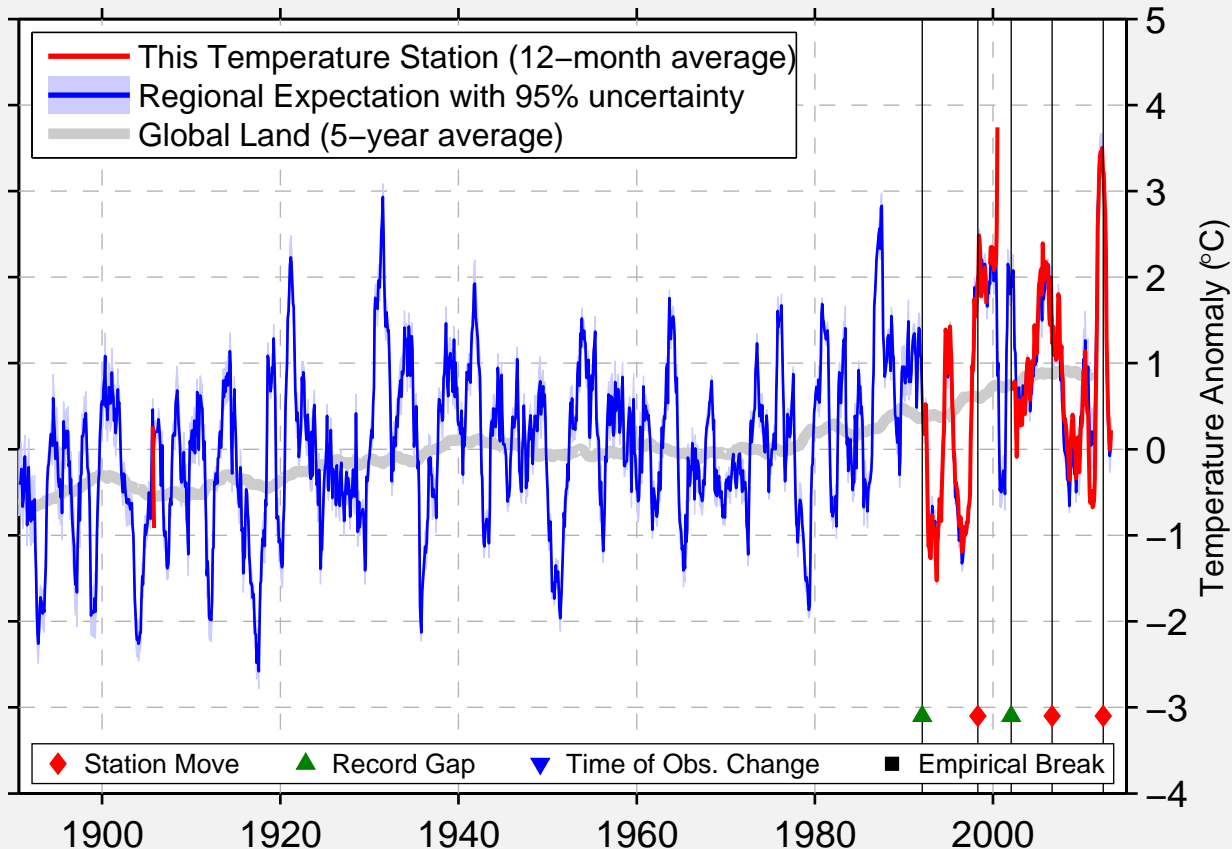

AMBOY WWTP

43.883 N, 94.154 W (United States)

Data Quality Controlled and Aligned at Breakpoints

Berkeley Earth