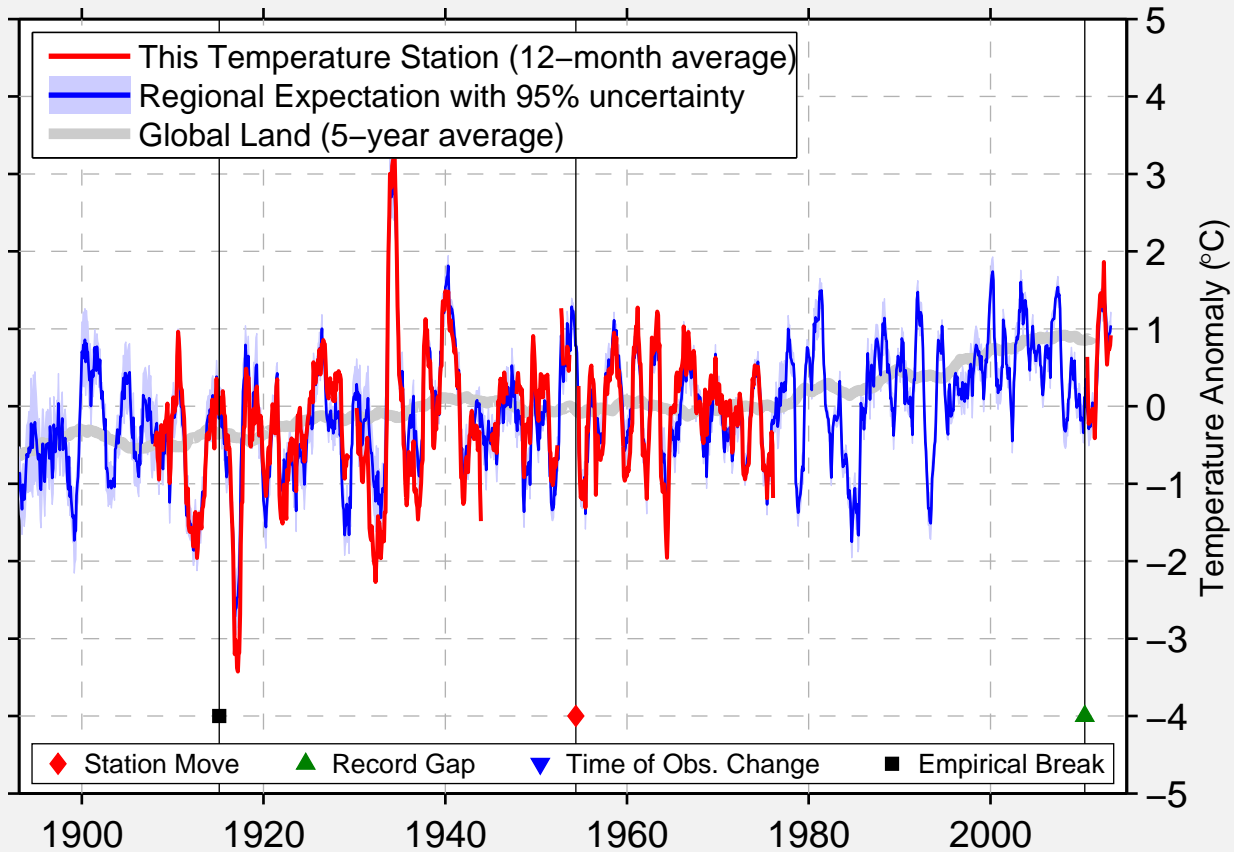

SUGAR CITY

43.883 N, 111.747 W (United States)

Data Quality Controlled and Aligned at Breakpoints

Berkeley Earth