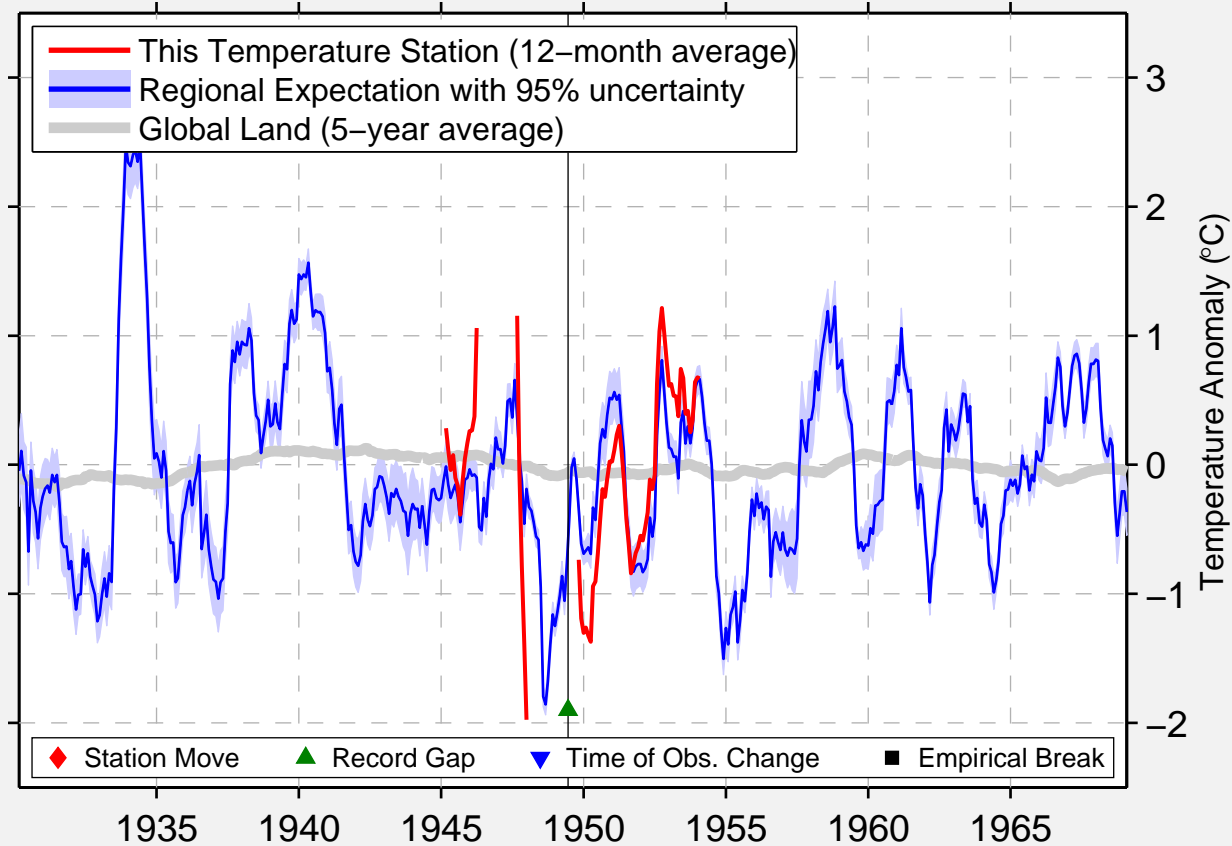

LITTLE VALLEY

43.883 N, 117.483 W (United States)

Data Quality Controlled and Aligned at Breakpoints

Berkeley Earth