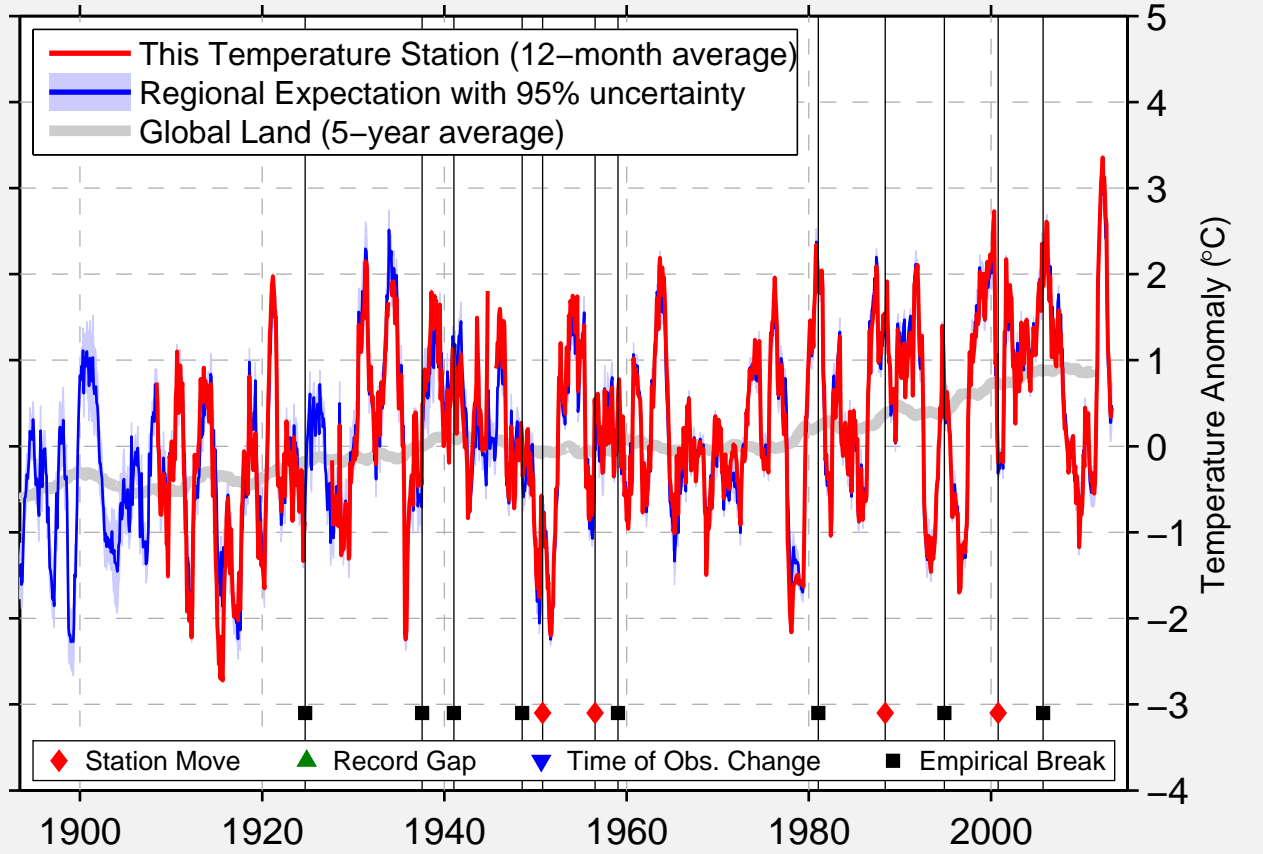

# MURDO

43.882 N, 100.701 W (United States)

Data Quality Controlled and Aligned at Breakpoints

Berkeley Earth