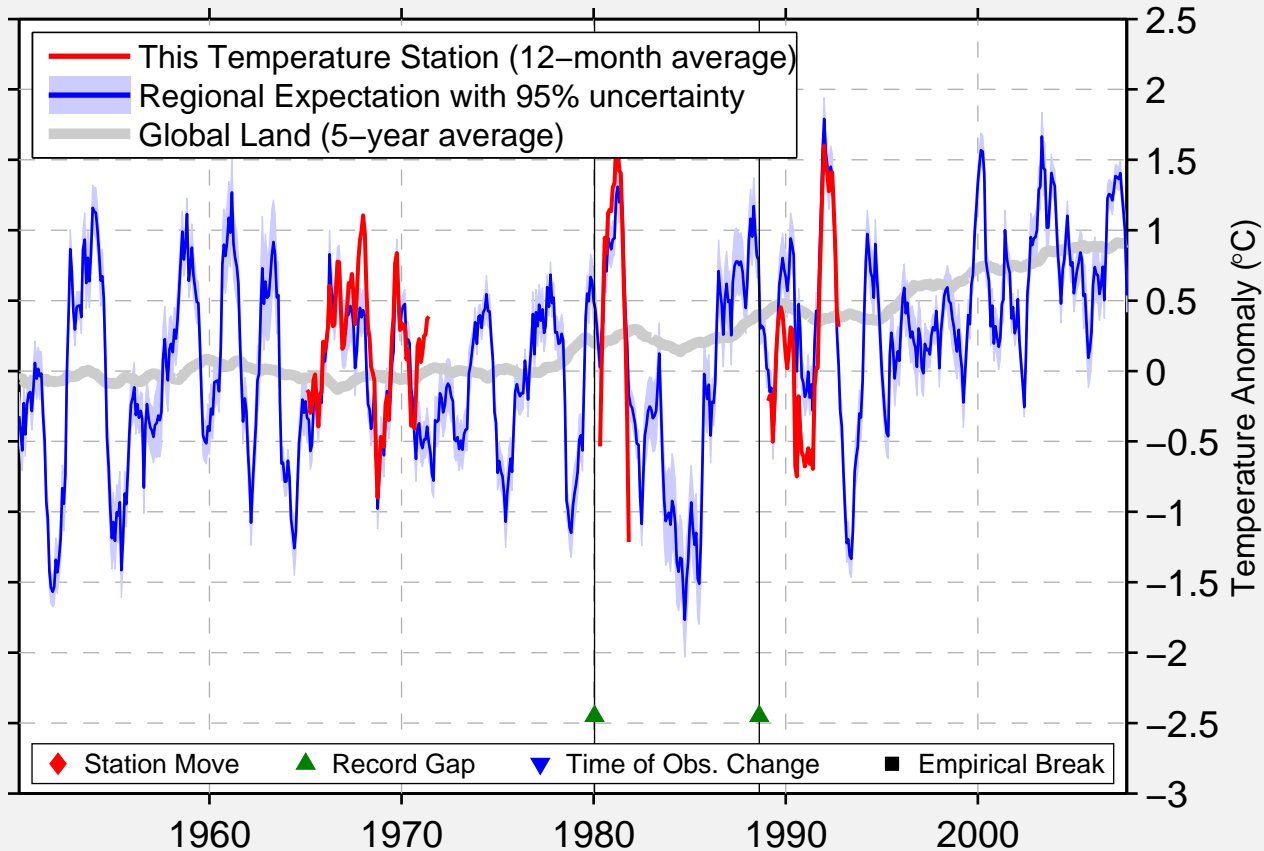

GALENA

43.872 N, 114.654 W (United States)

Data Quality Controlled and Aligned at Breakpoints

Berkeley Earth