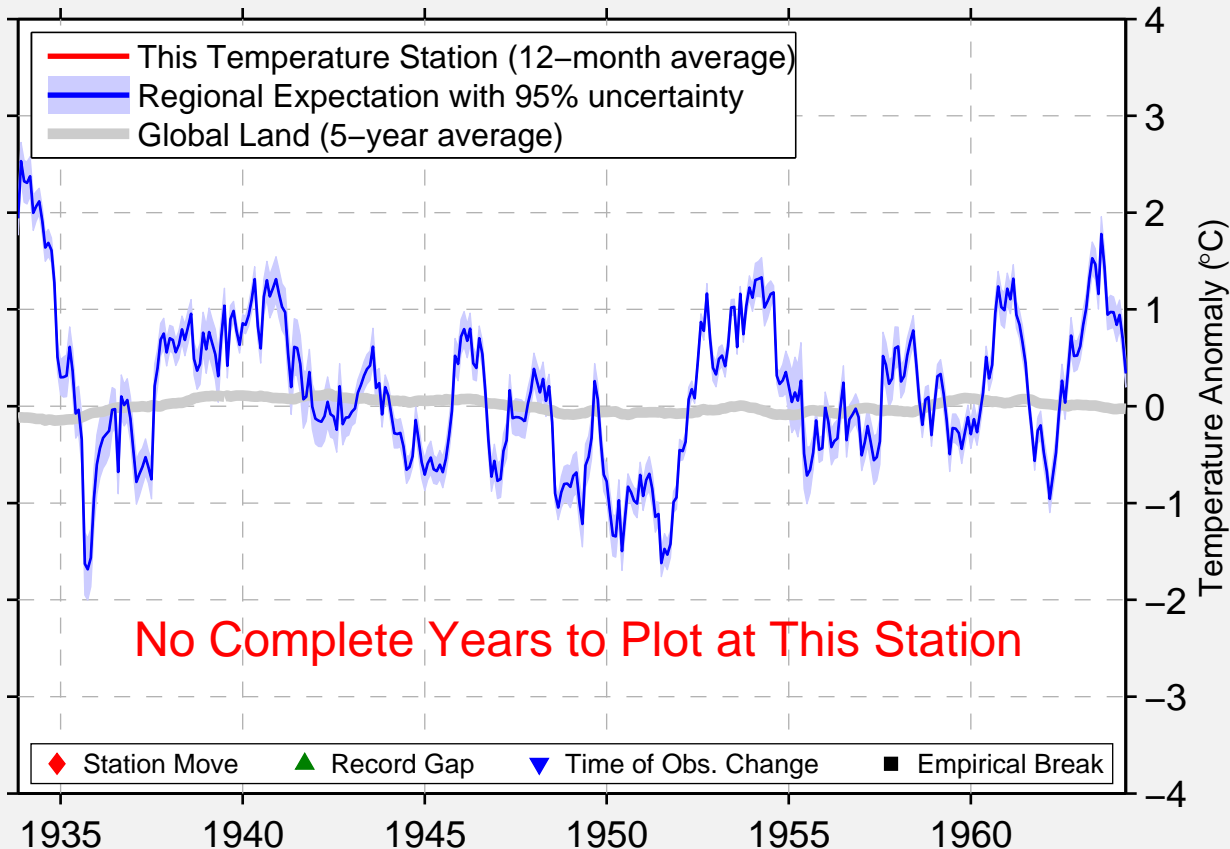

# SAVAGETON

43.867 N, 105.783 W (United States)

Data Quality Controlled and Aligned at Breakpoints

Berkeley Earth