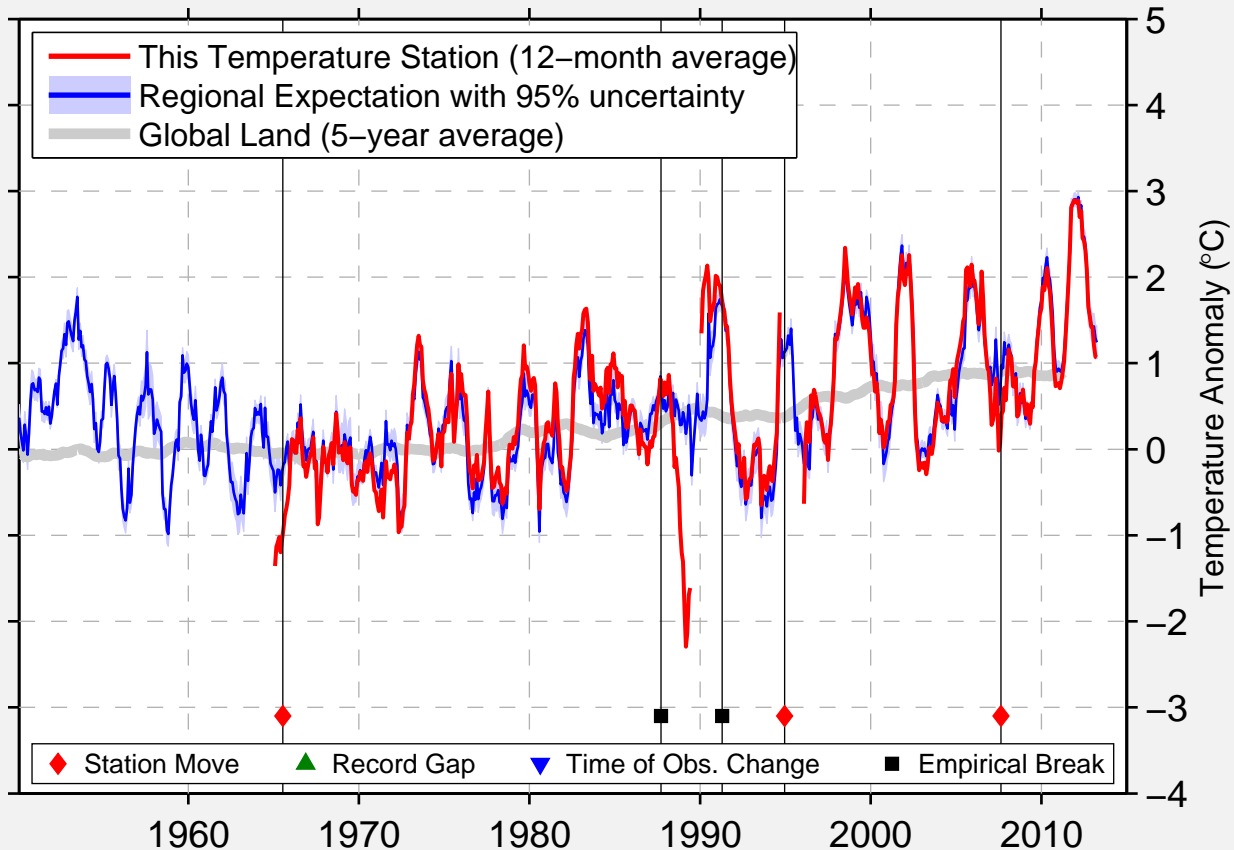

ROCHESTER

43.866 N, 72.800 W (United States)

Data Quality Controlled and Aligned at Breakpoints

Berkeley Earth