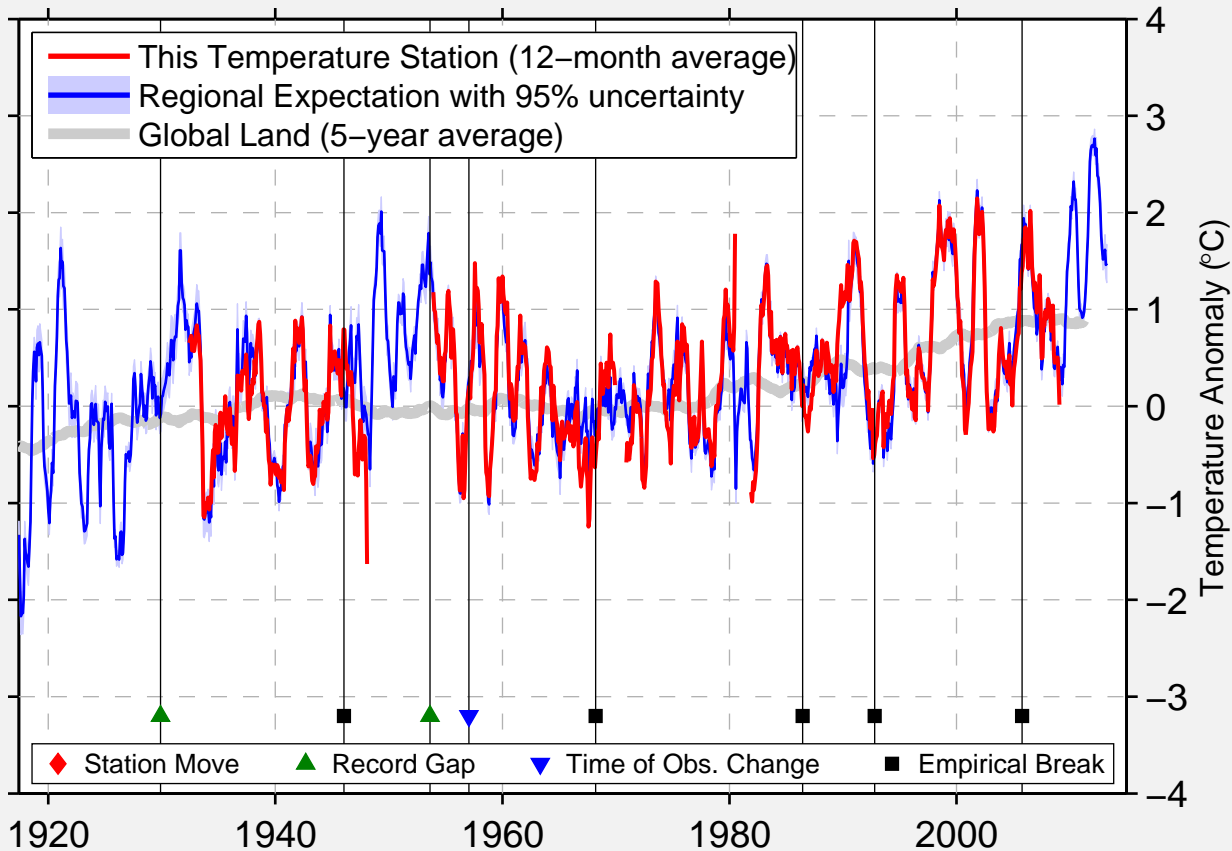

# EAST HIRAM

43.864 N, 70.779 W (United States)

Data Quality Controlled and Aligned at Breakpoints

Berkeley Earth