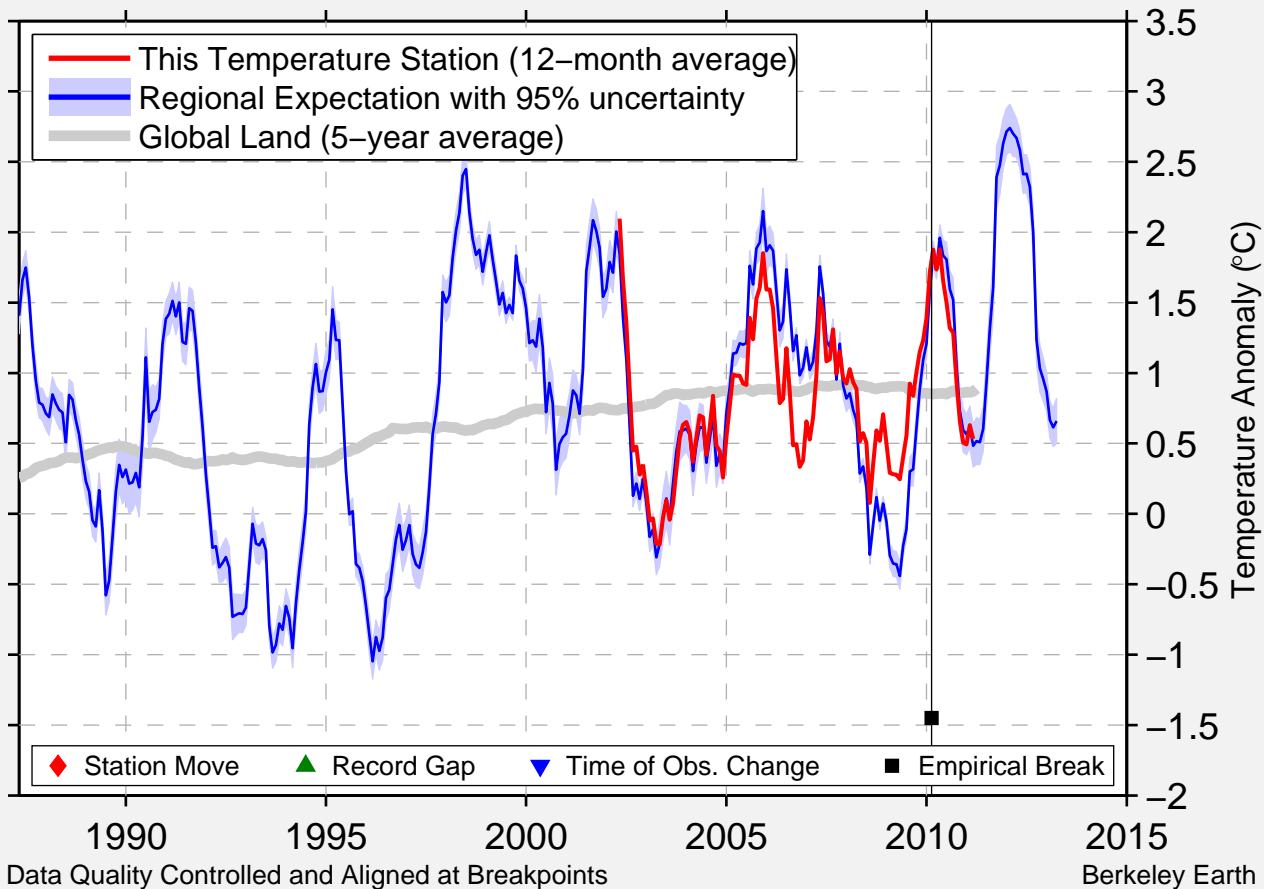

PINCONNING WWTP

43.857 N, 83.956 W (United States)

Data Quality Controlled and Aligned at Breakpoints

Berkeley Earth