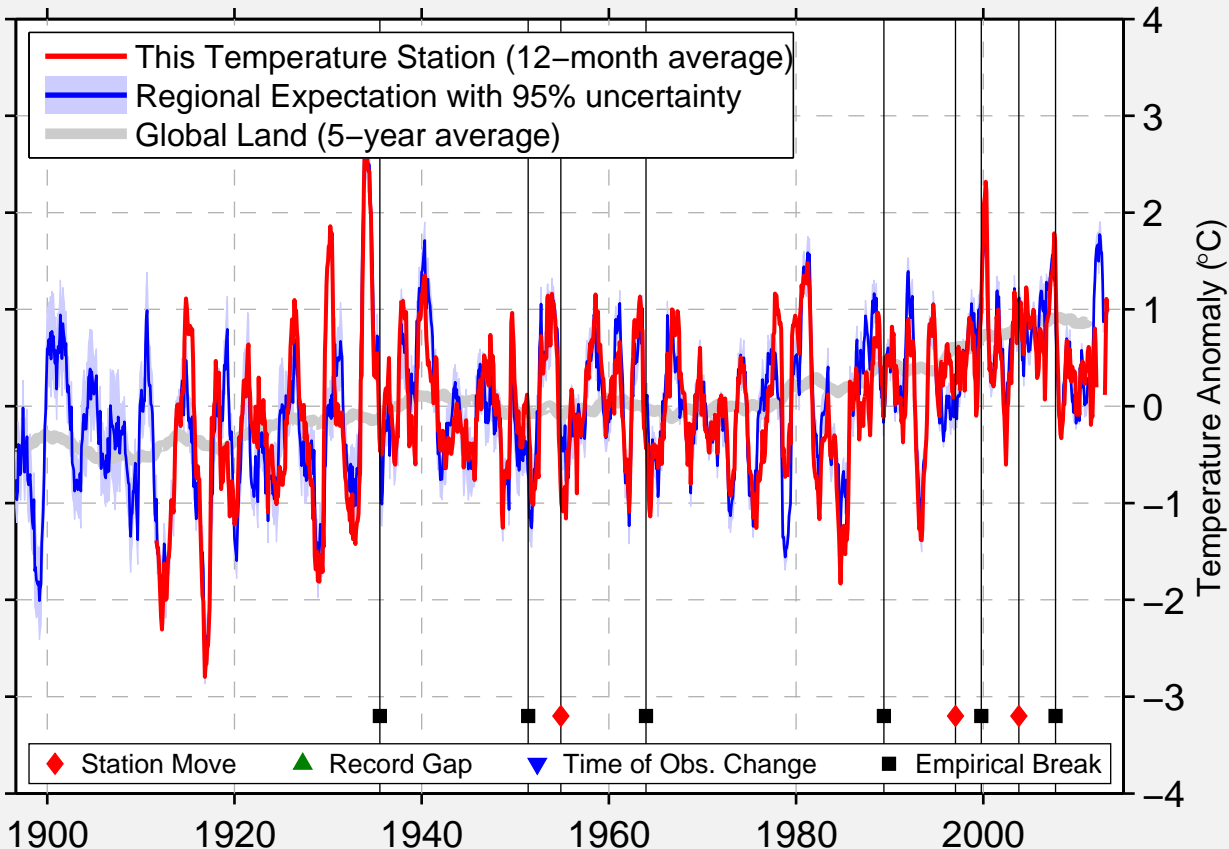

MORAN 5 WNW

43.847 N, 110.586 W (United States)

Data Quality Controlled and Aligned at Breakpoints

Berkeley Earth