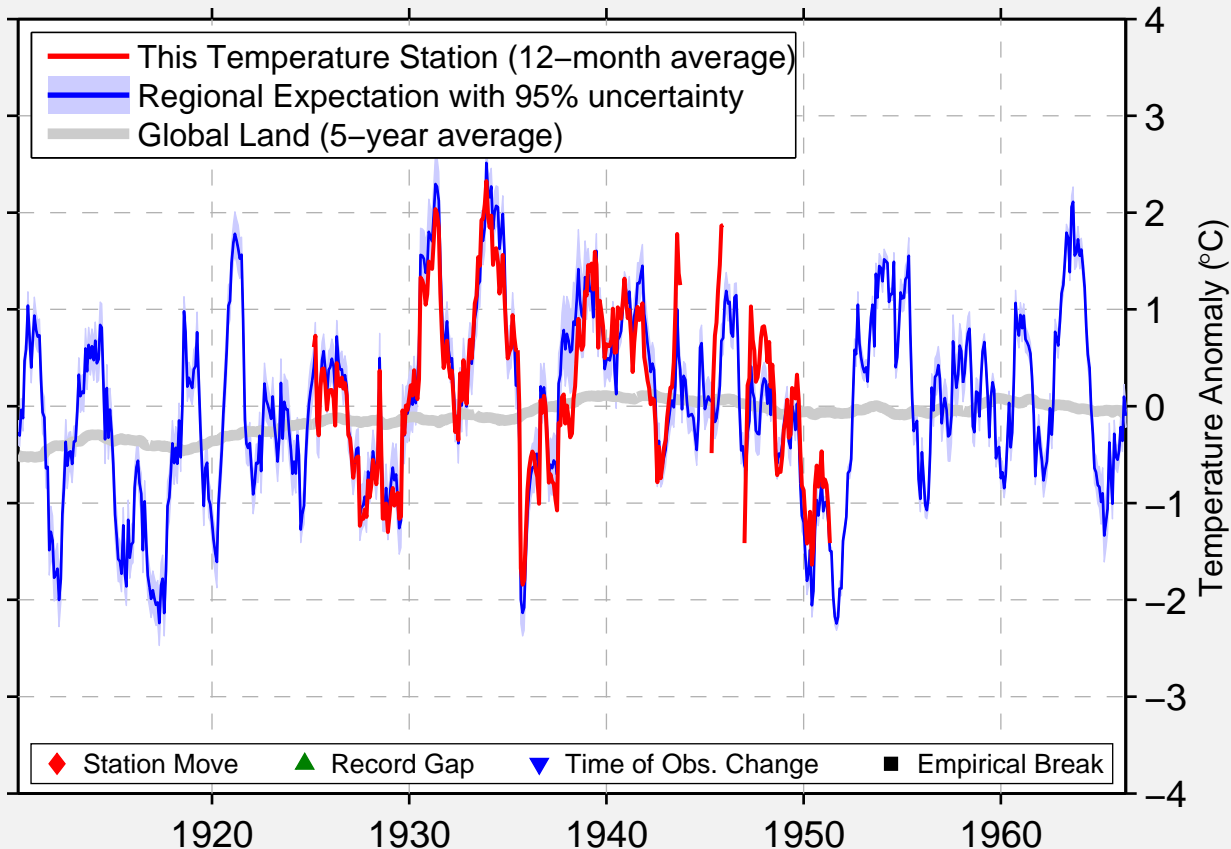

BELVIDERE

43.833 N, 101.267 W (United States)

Data Quality Controlled and Aligned at Breakpoints

Berkeley Earth