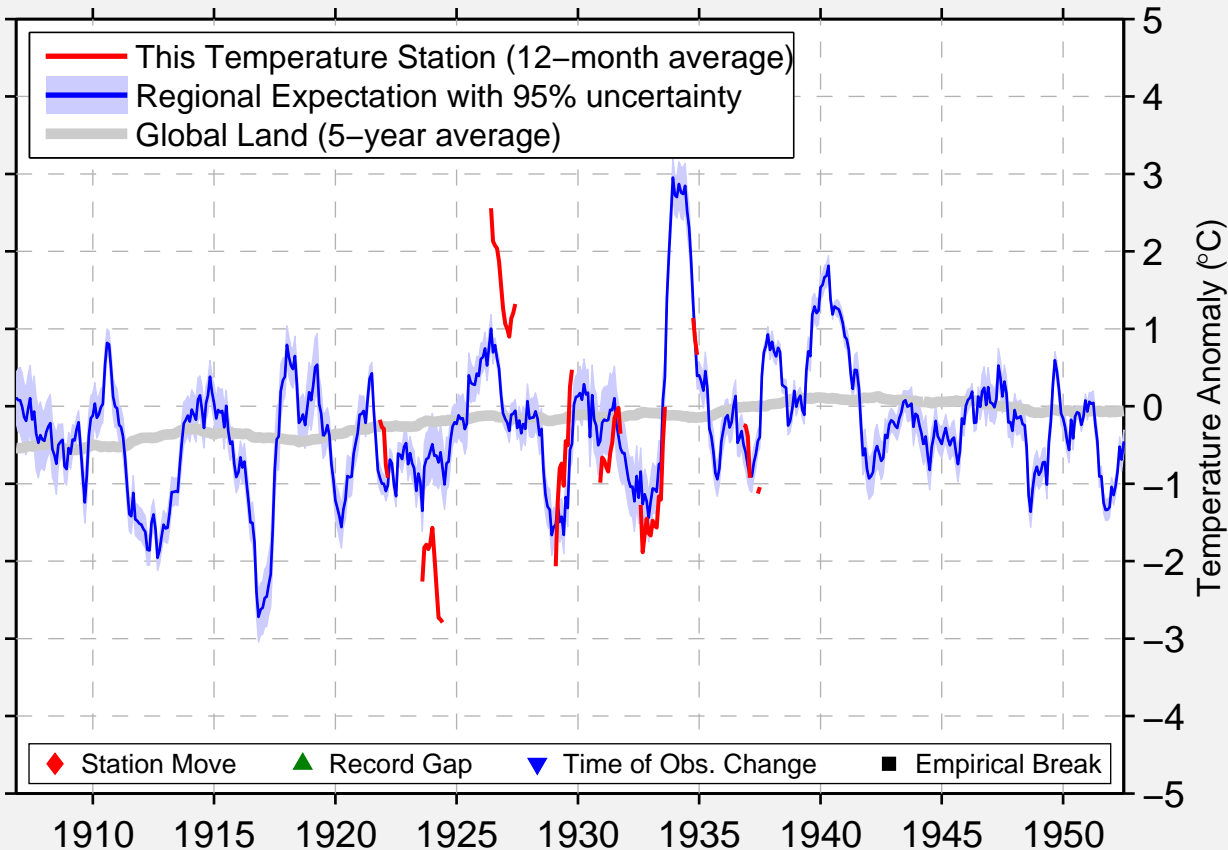

MUD LAKE PUMPING STN

43.833 N, 112.417 W (United States)

Data Quality Controlled and Aligned at Breakpoints

Berkeley Earth