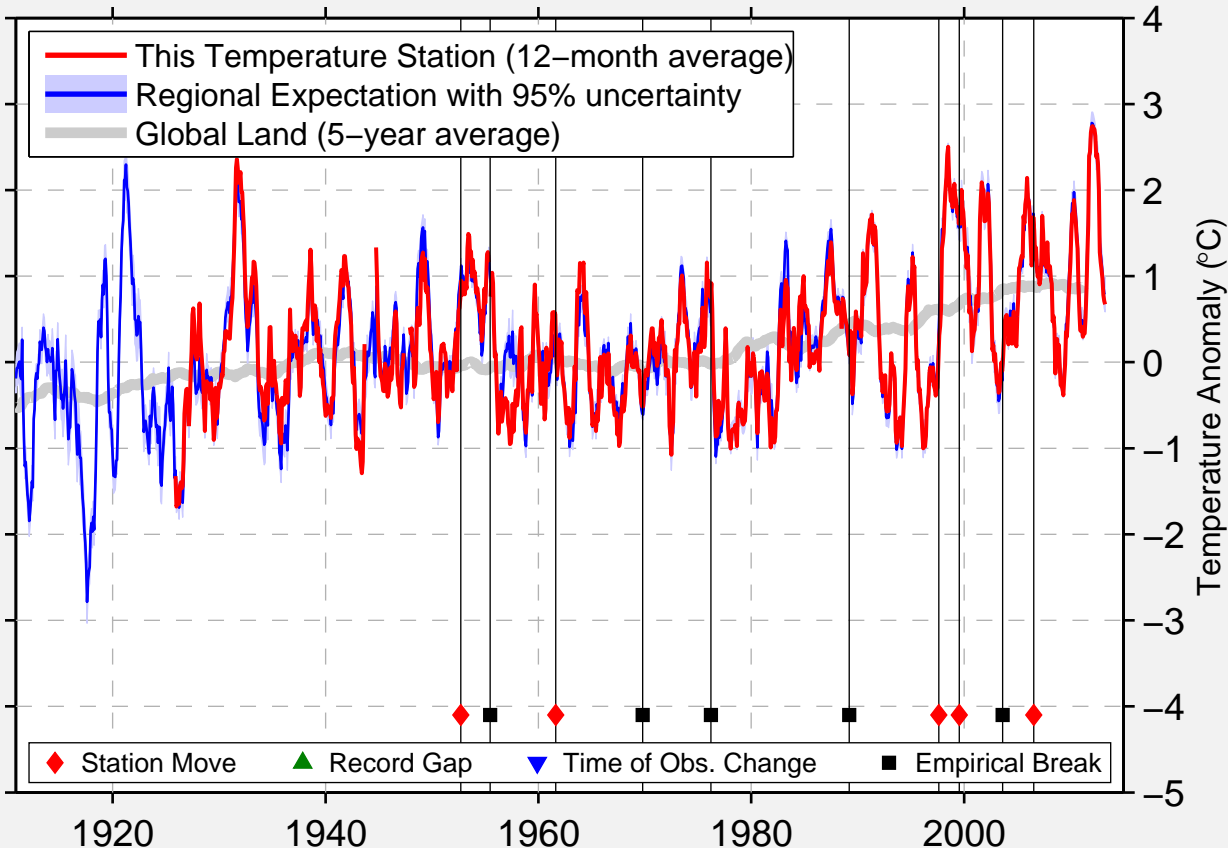

BAD AXE 4 W

43.833 N, 83.028 W (United States)

Data Quality Controlled and Aligned at Breakpoints

Berkeley Earth