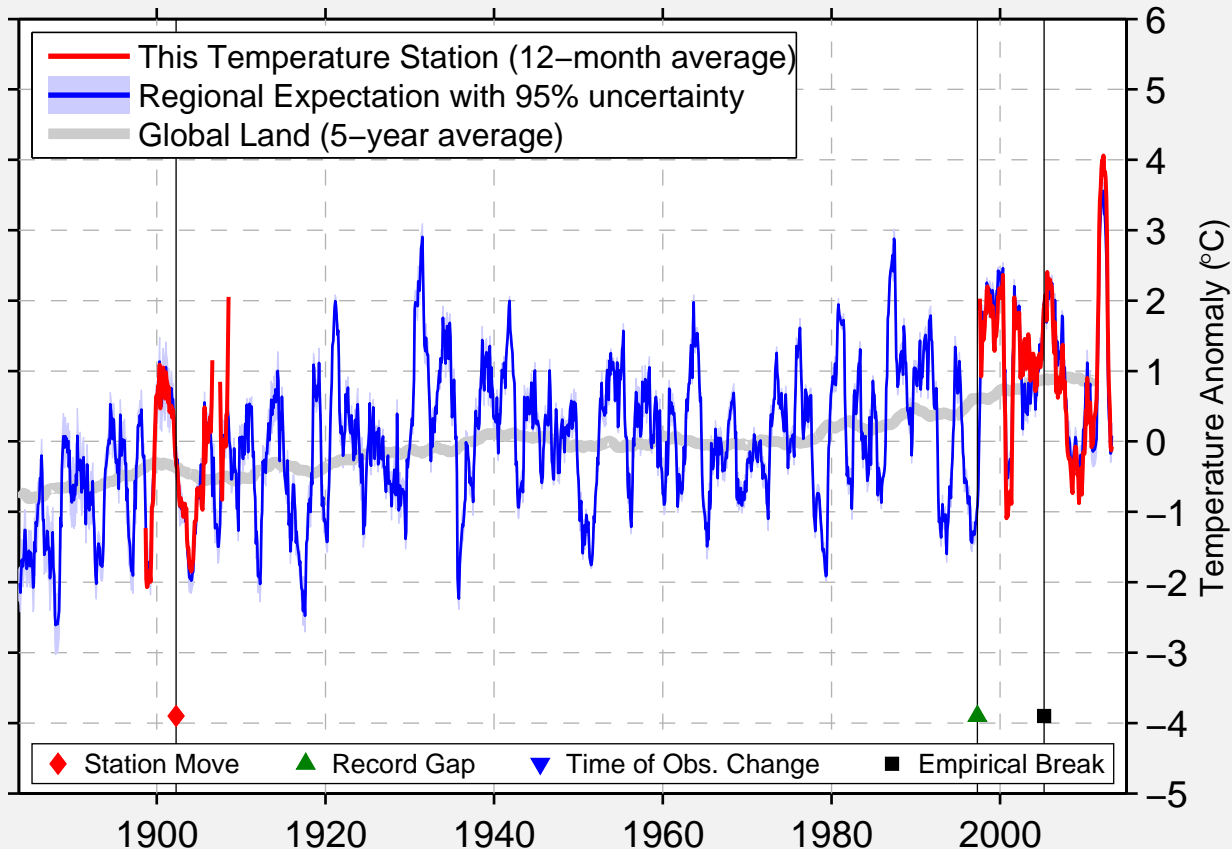

MONTROSE 8 N

43.826 N, 97.201 W (United States)

Data Quality Controlled and Aligned at Breakpoints

Berkeley Earth