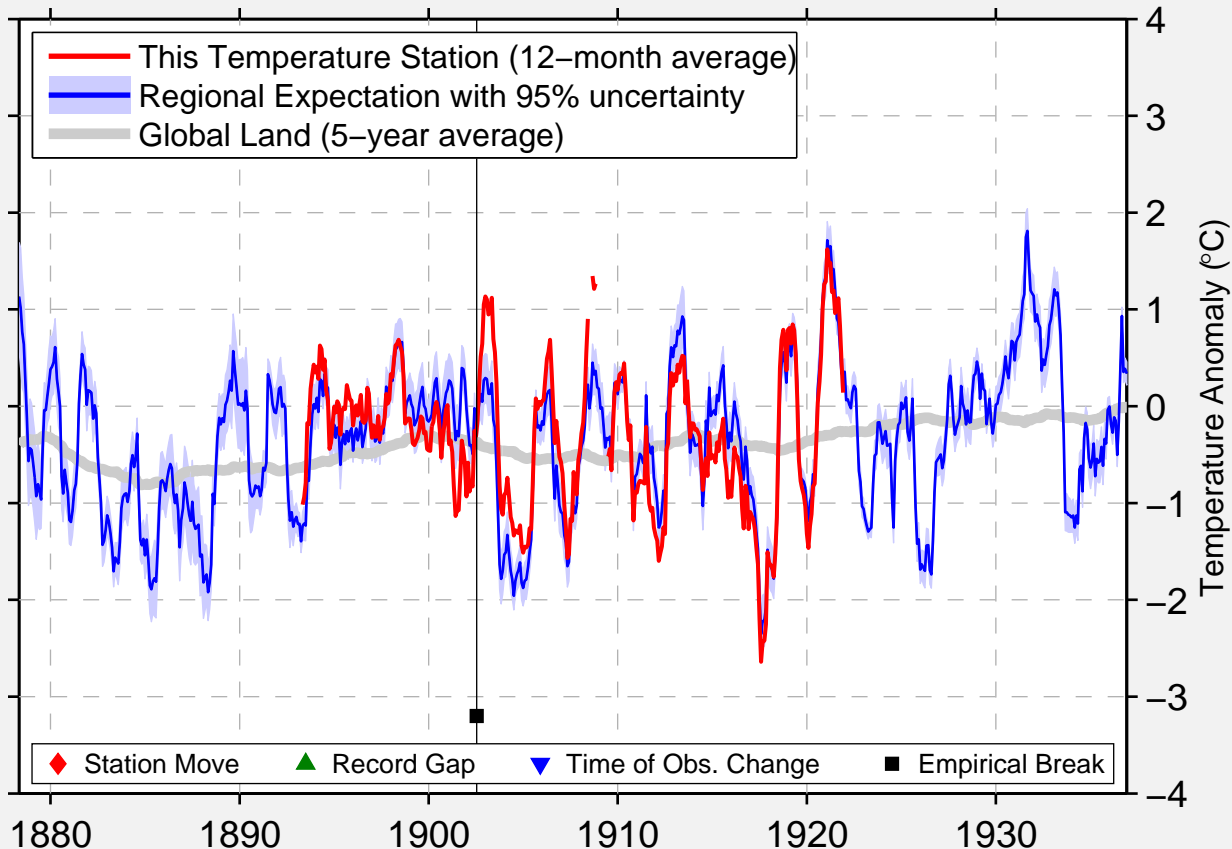

# RAQUETTE LAKE

43.817 N, 74.667 W (United States)

Data Quality Controlled and Aligned at Breakpoints

Berkeley Earth