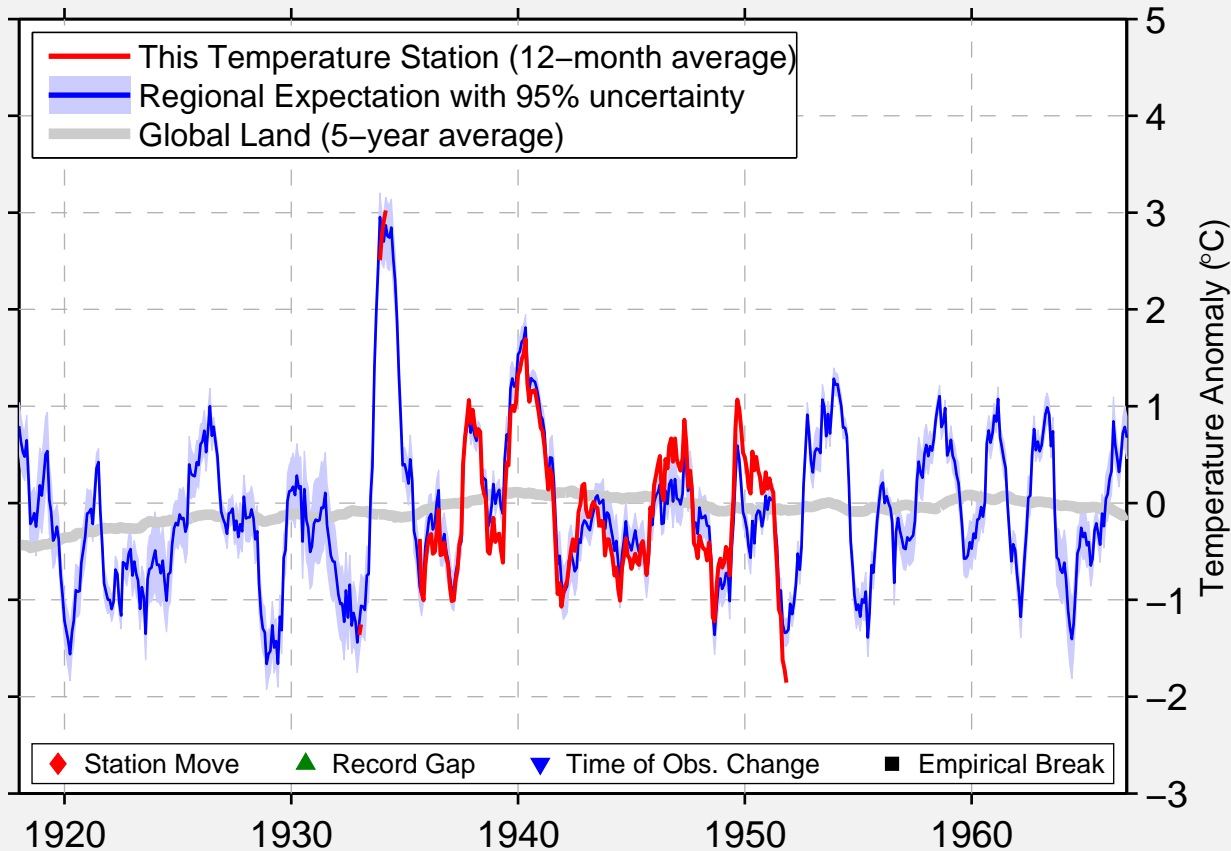

# TETONIA

43.817 N, 111.167 W (United States)

Data Quality Controlled and Aligned at Breakpoints

Berkeley Earth