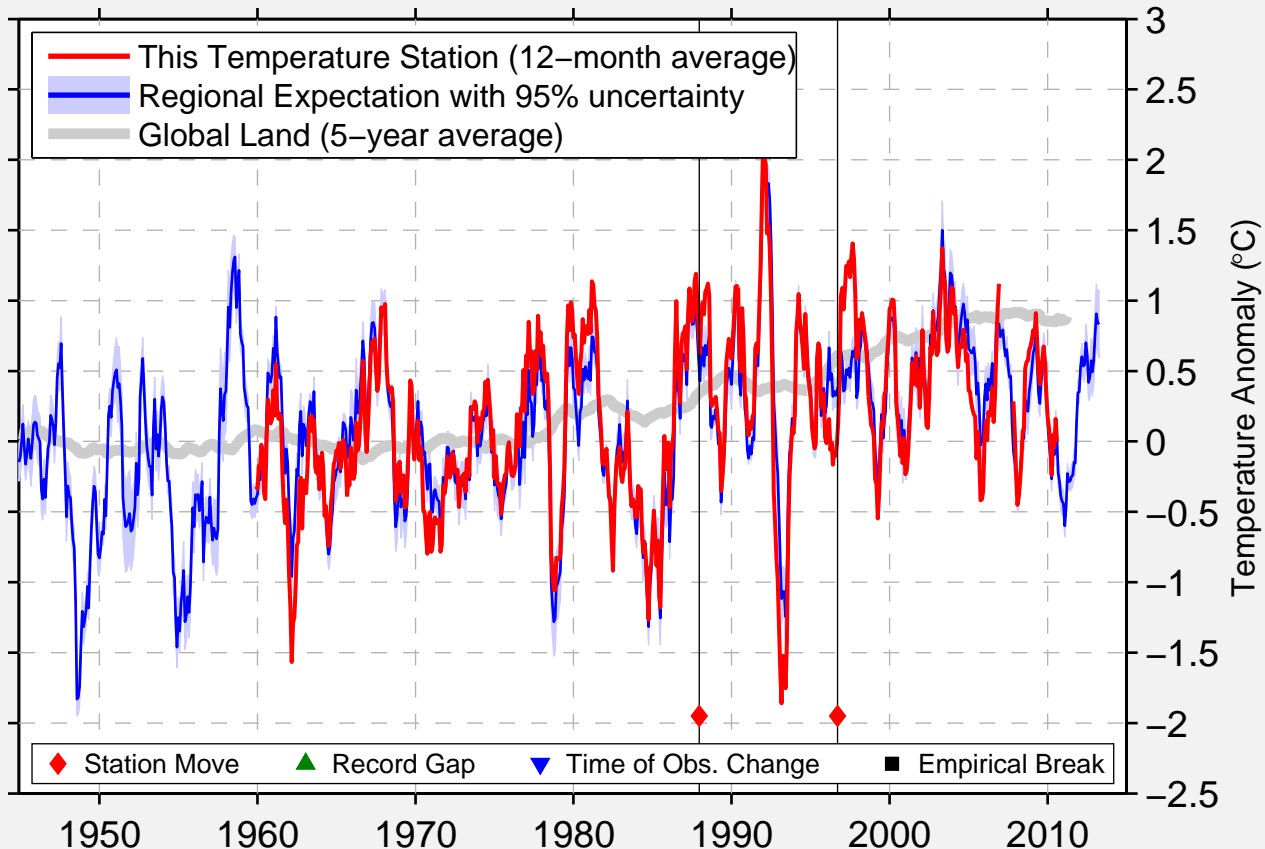

BROTHERS

43.809 N, 120.600 W (United States)

Data Quality Controlled and Aligned at Breakpoints

Berkeley Earth