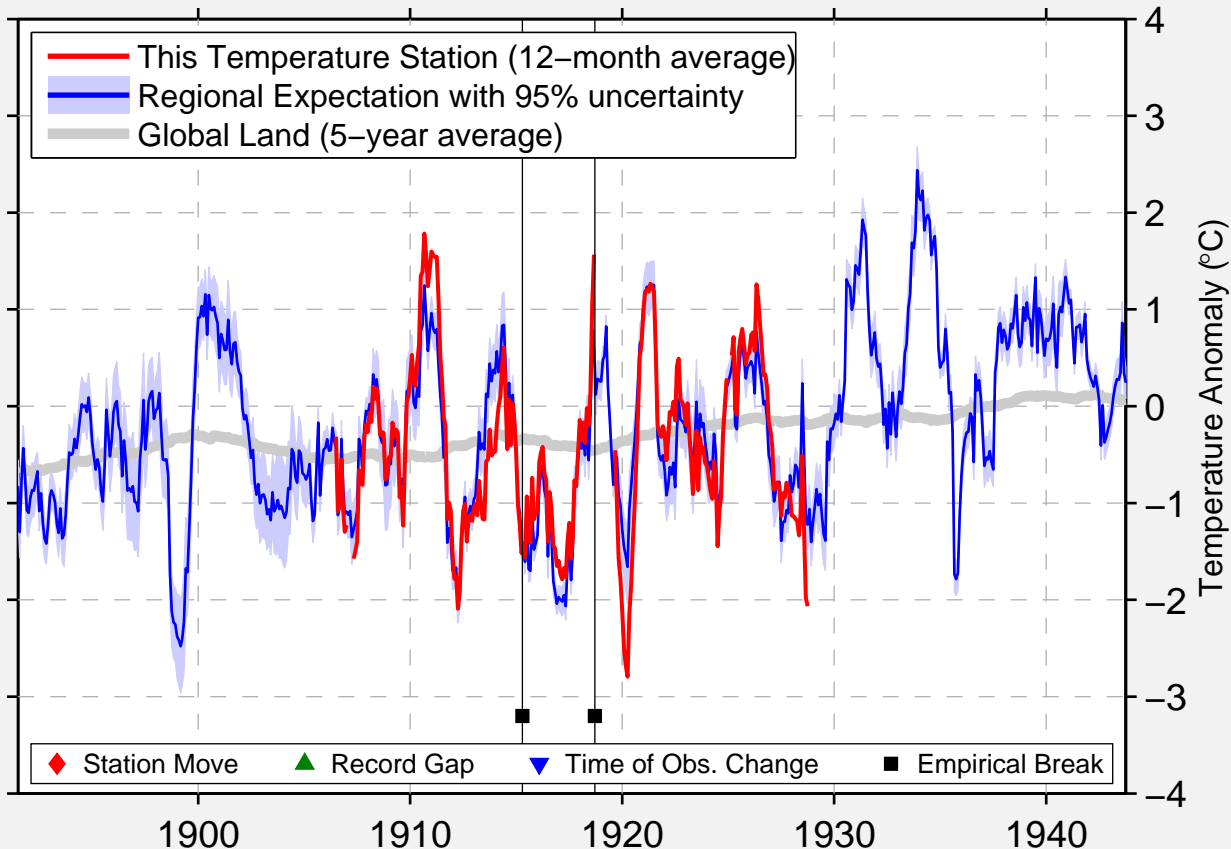

HERMOSA 3 SSW

43.807 N, 103.213 W (United States)

Data Quality Controlled and Aligned at Breakpoints

Berkeley Earth