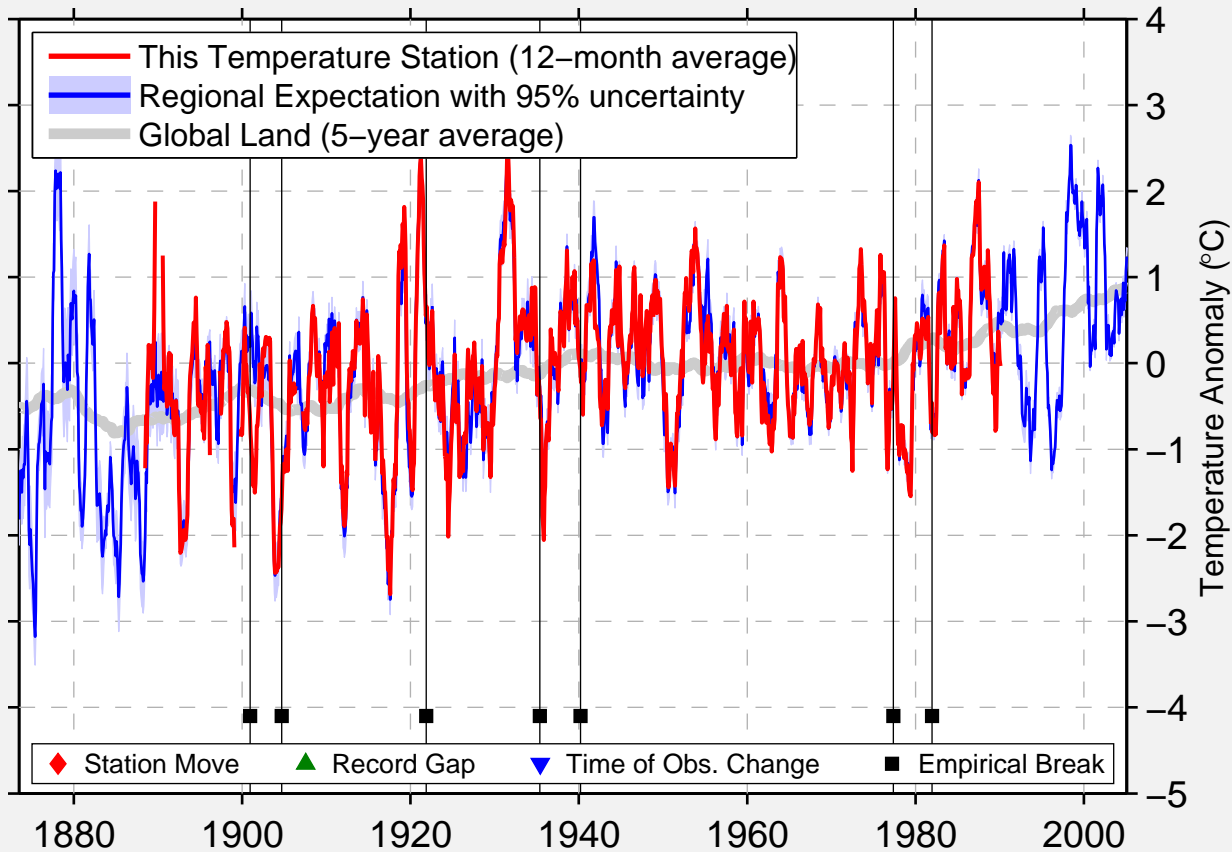

FOND-DU-LAC

43.800 N, 88.500 W (United States)

Data Quality Controlled and Aligned at Breakpoints

Berkeley Earth