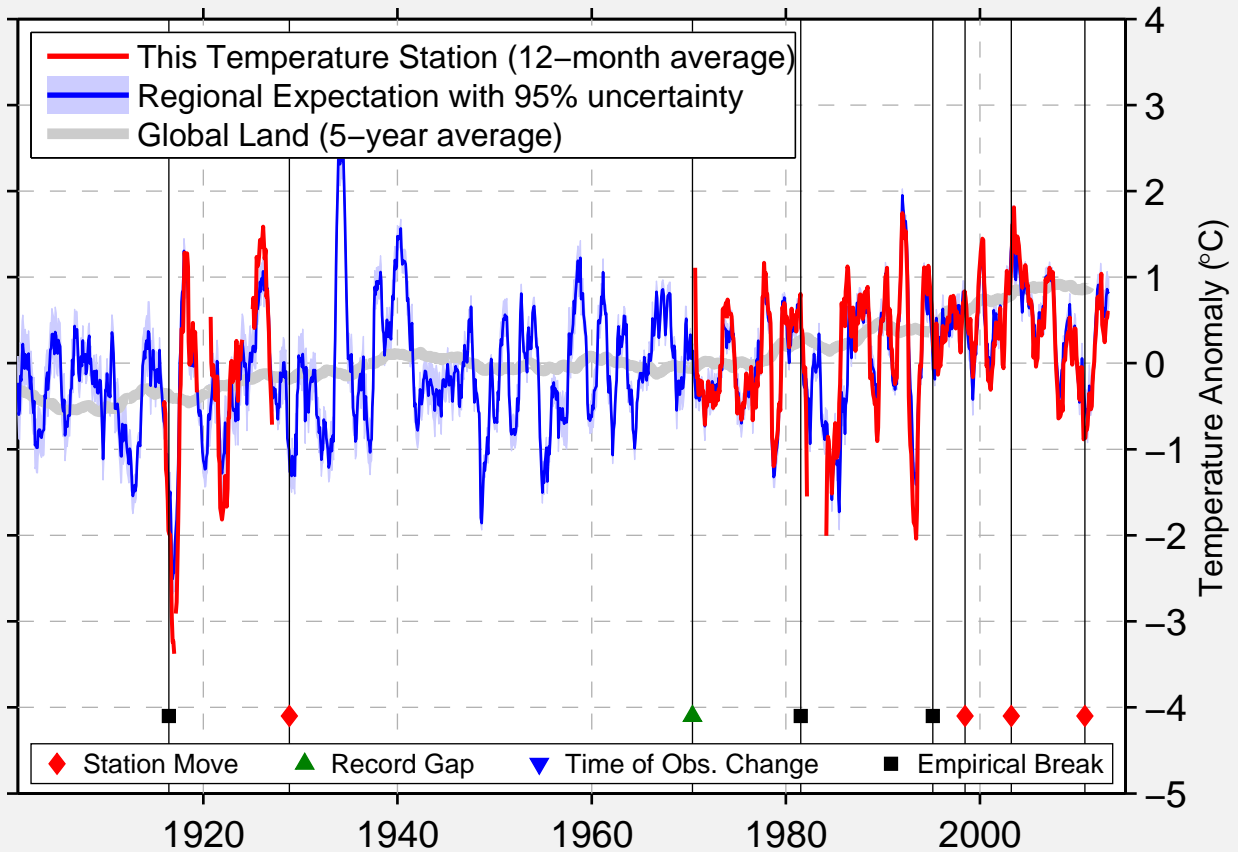

DREWSEY (1)

43.796 N, 118.372 W (United States)

Data Quality Controlled and Aligned at Breakpoints

Berkeley Earth