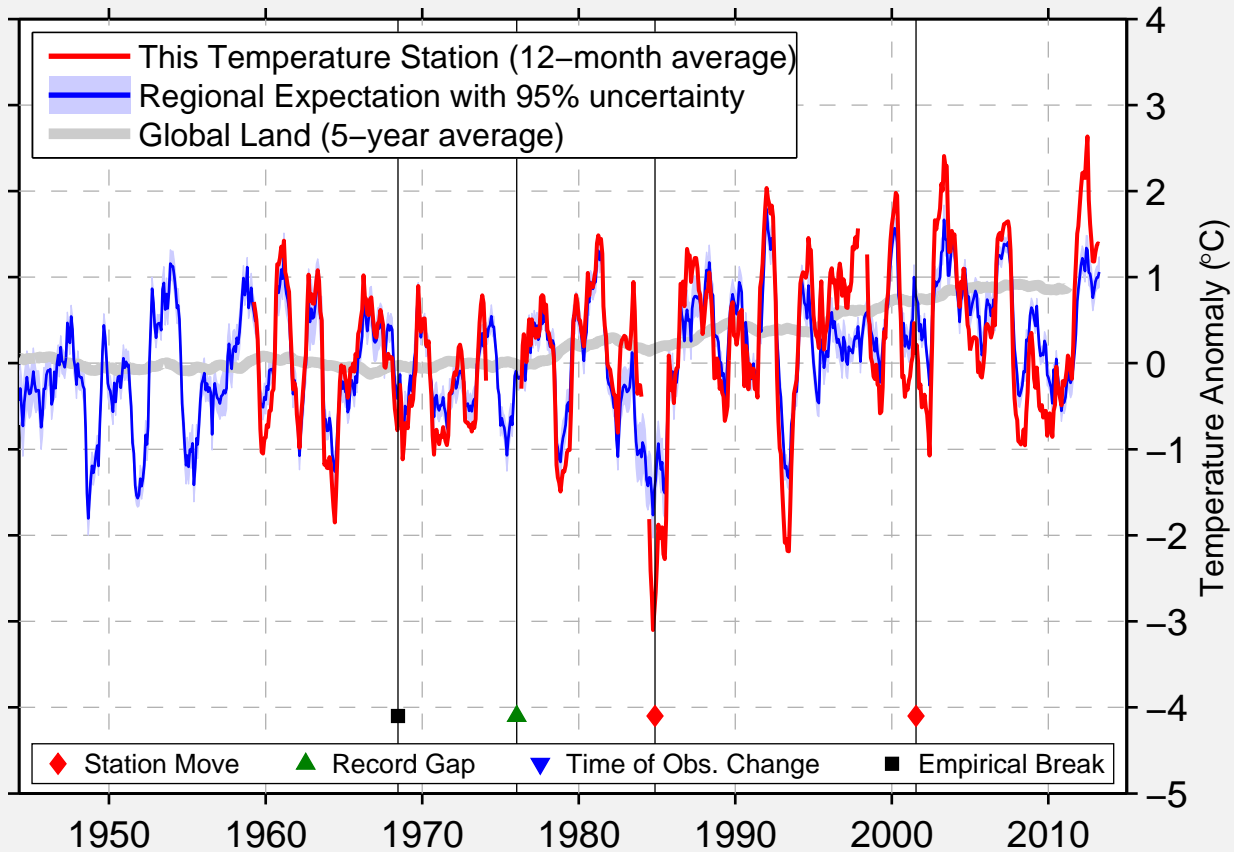

HOWE

43.796 N, 113.000 W (United States)

Data Quality Controlled and Aligned at Breakpoints

Berkeley Earth