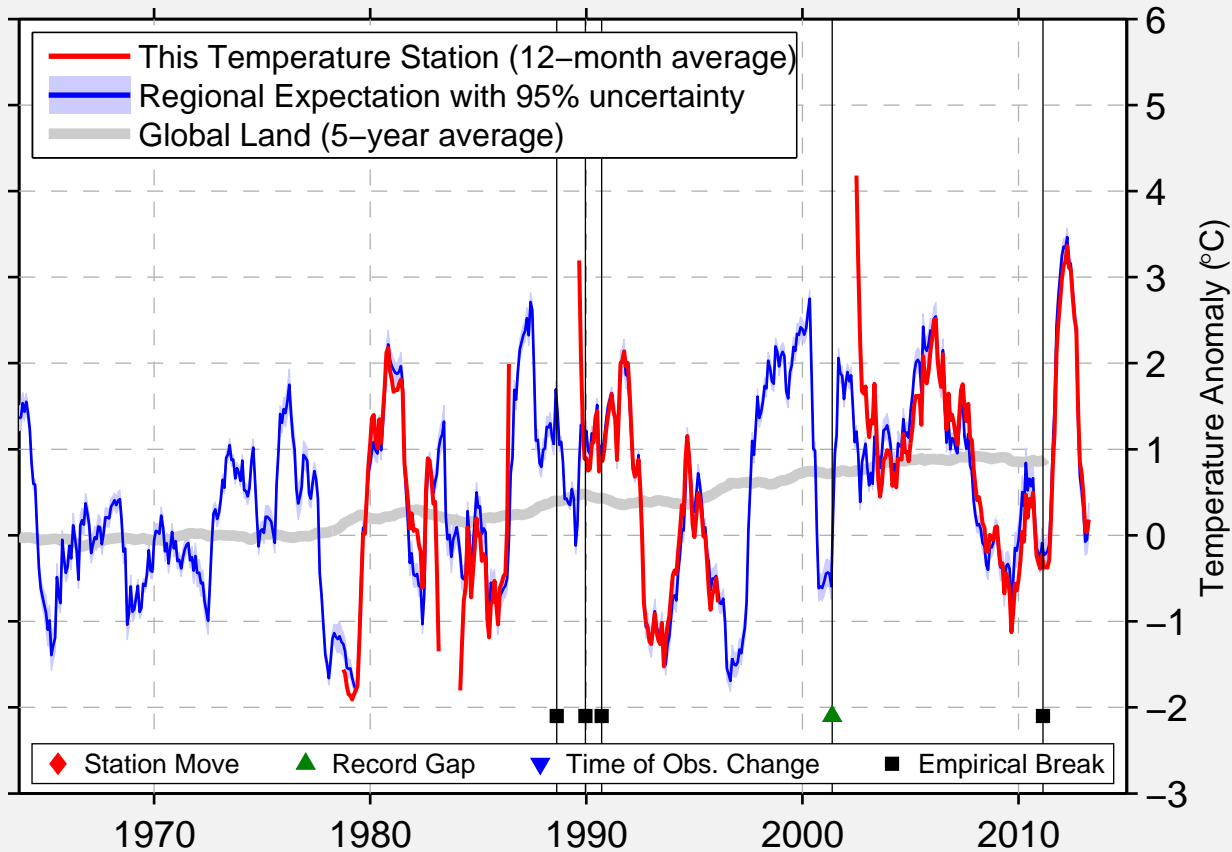

CHAMBERLAIN (AMOS)

43.784 N, 99.317 W (United States)

Data Quality Controlled and Aligned at Breakpoints

Berkeley Earth