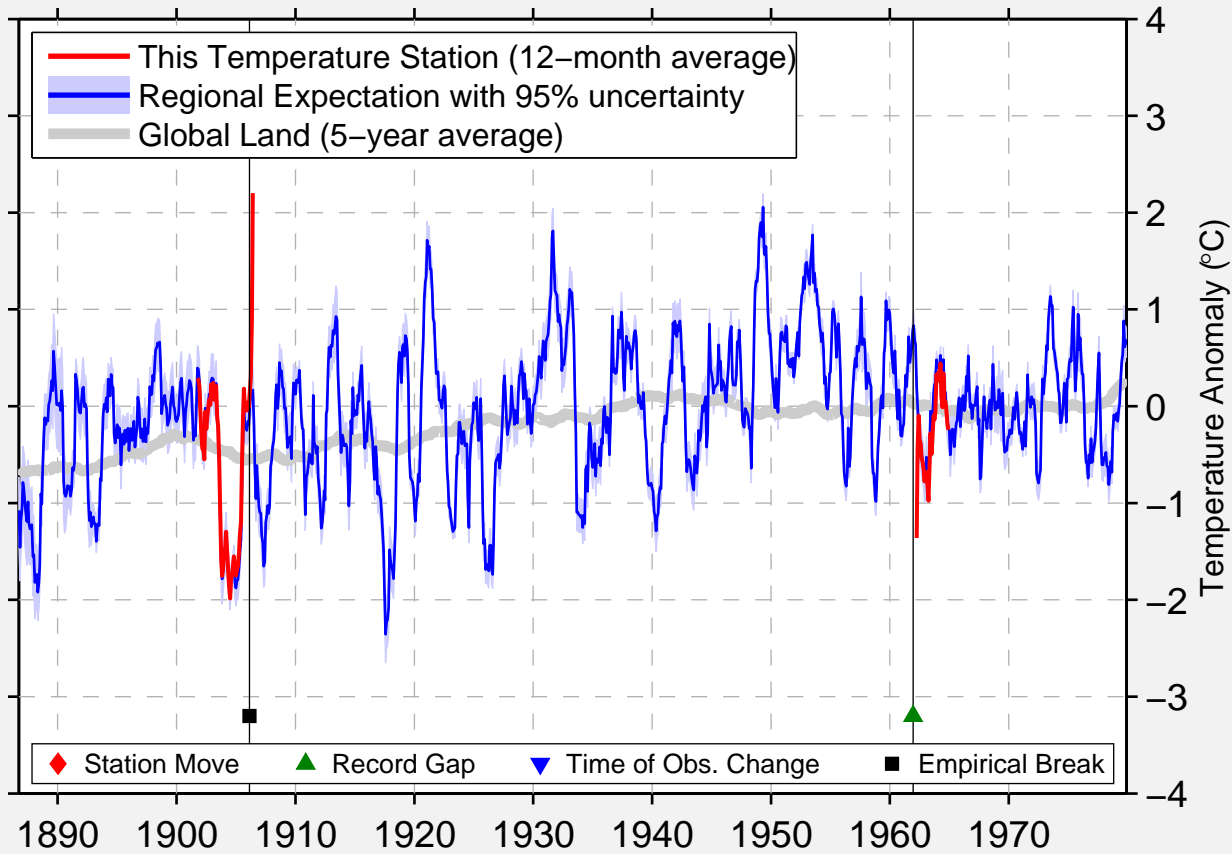

SOUTH SCHROON

43.783 N, 73.800 W (United States)

Data Quality Controlled and Aligned at Breakpoints

Berkeley Earth