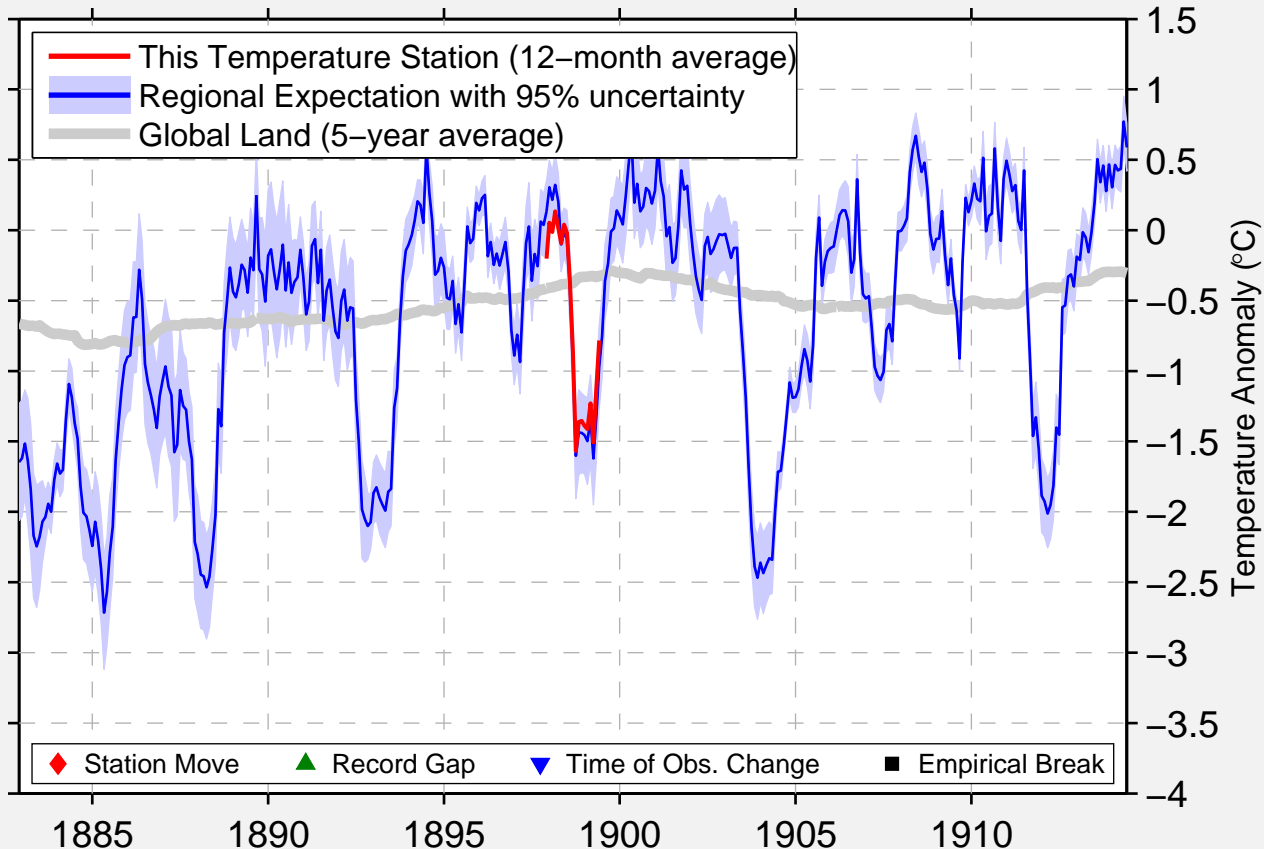

EASTON

43.783 N, 89.833 W (United States)

Data Quality Controlled and Aligned at Breakpoints

Berkeley Earth