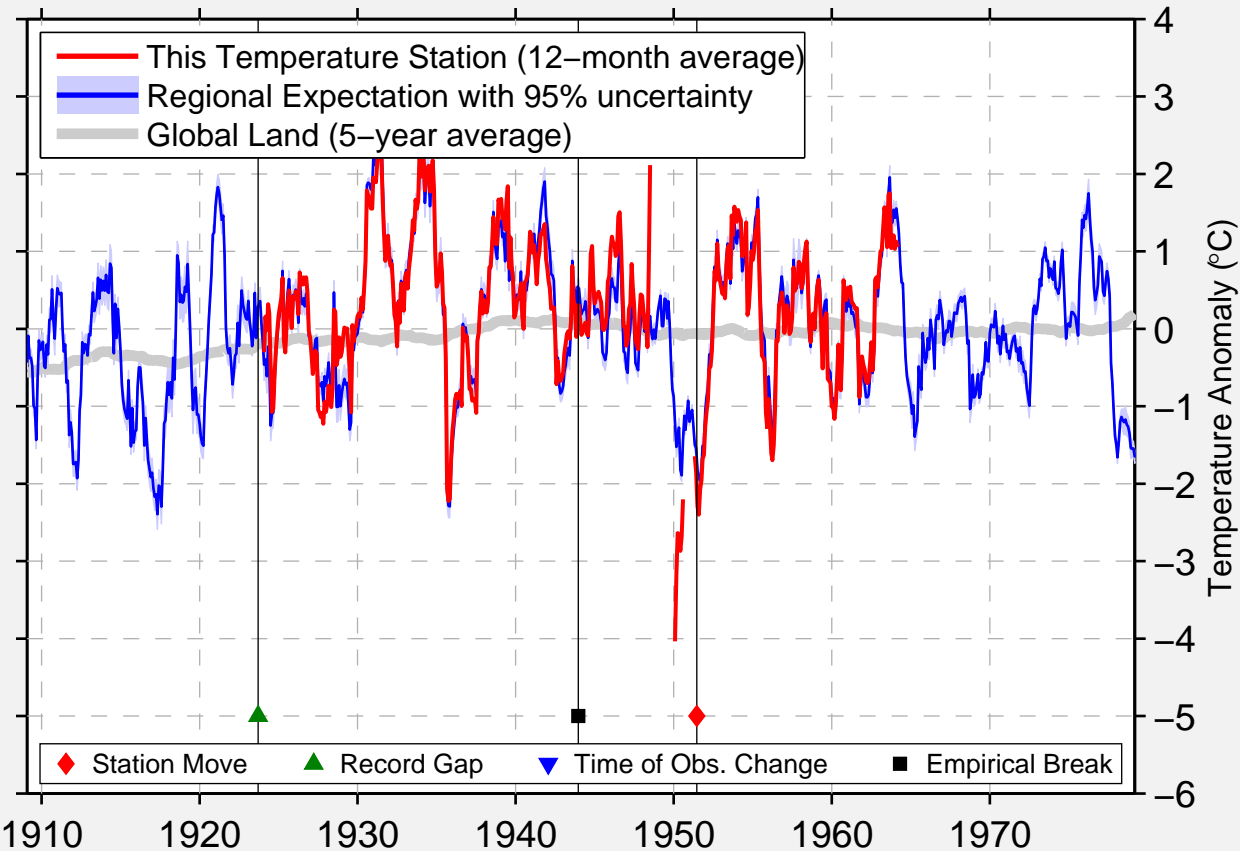

PUKWANA 3 W

43.783 N, 99.233 W (United States)

Data Quality Controlled and Aligned at Breakpoints

Berkeley Earth