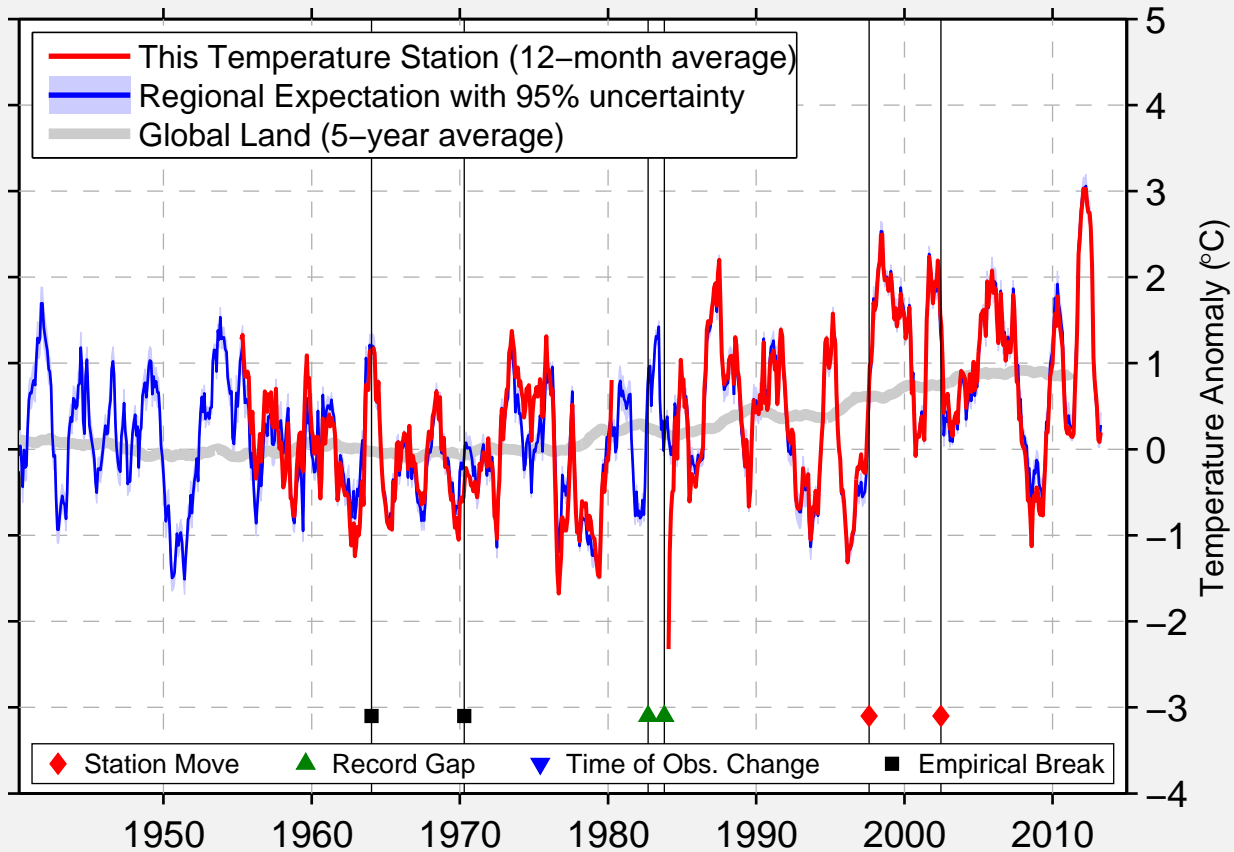

# MONTELLO

43.781 N, 89.317 W (United States)

Data Quality Controlled and Aligned at Breakpoints

Berkeley Earth