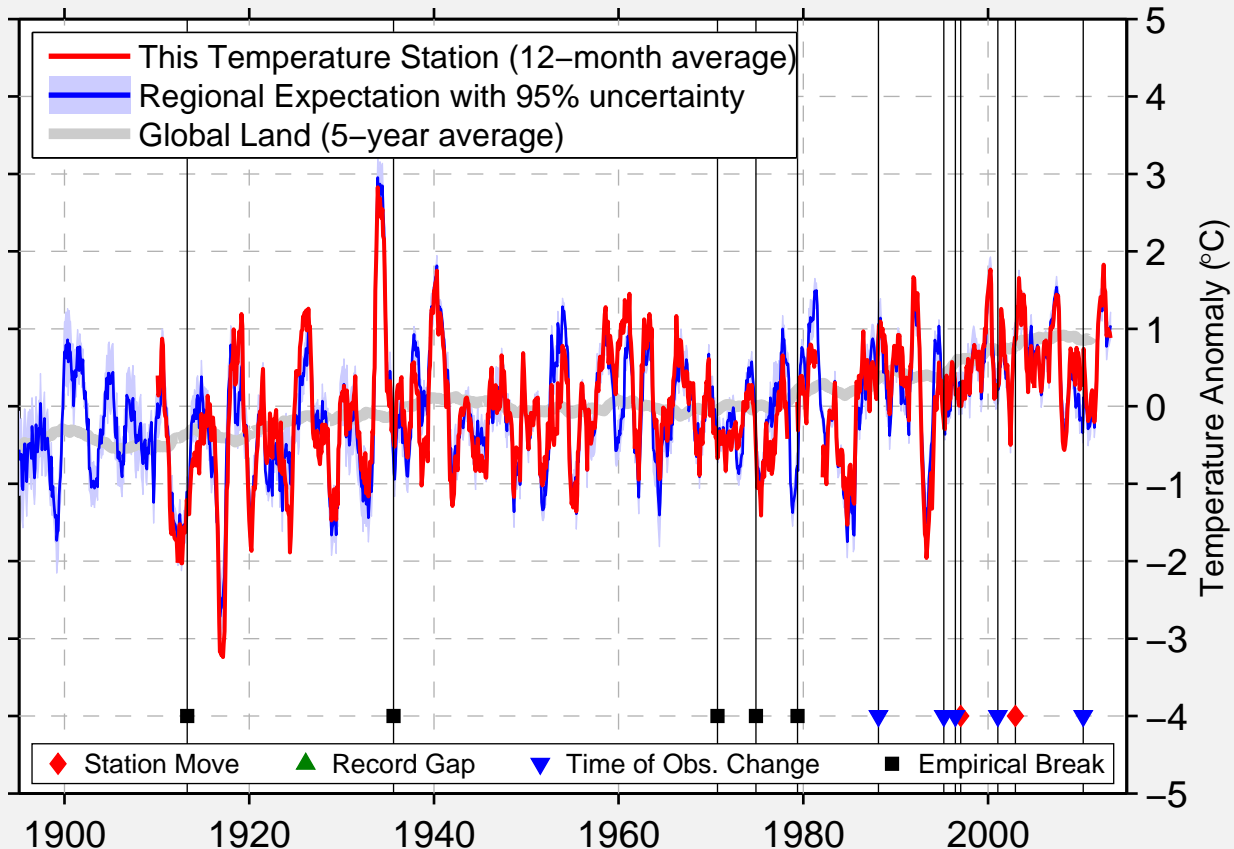

ALTA 1 NNW

43.773 N, 111.034 W (United States)

Data Quality Controlled and Aligned at Breakpoints

Berkeley Earth