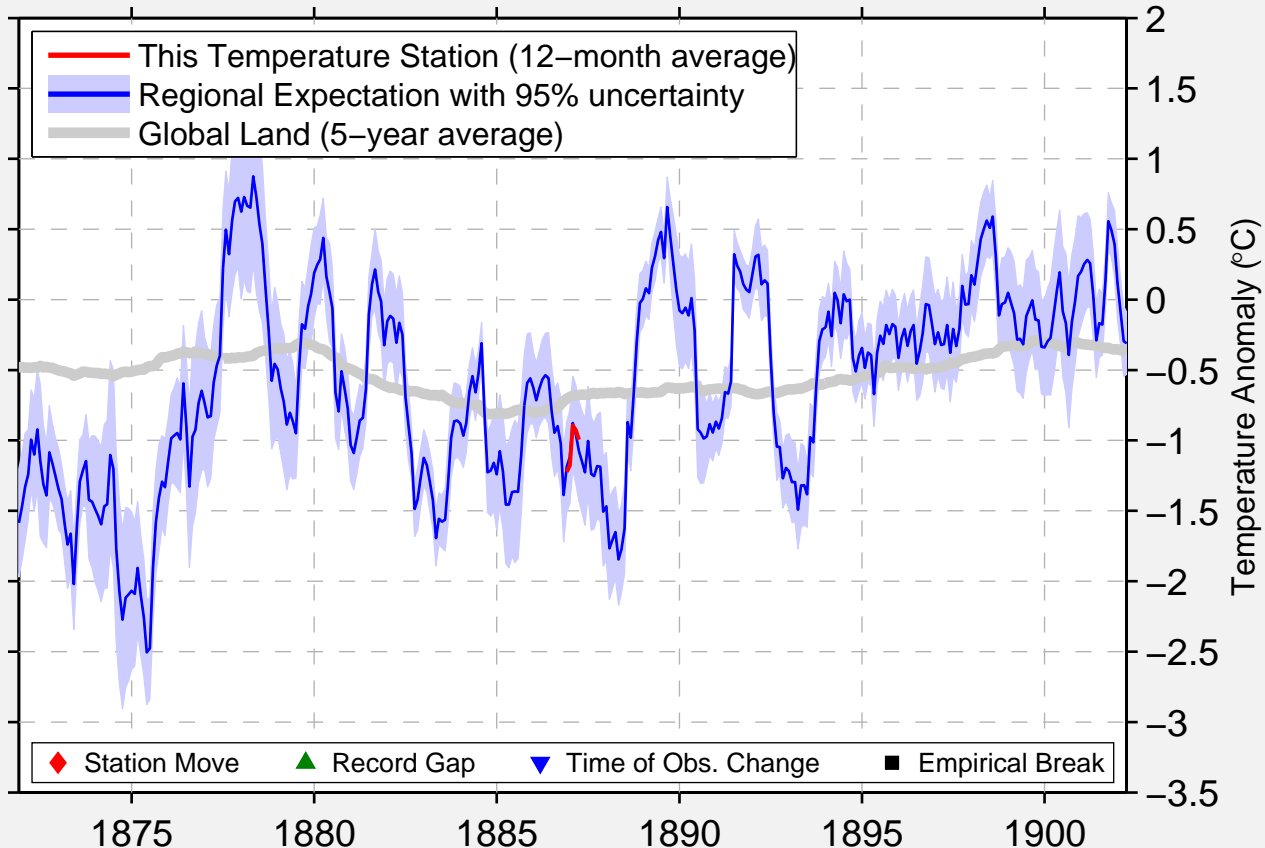

QUINCY

43.767 N, 71.983 W (United States)

Data Quality Controlled and Aligned at Breakpoints

Berkeley Earth