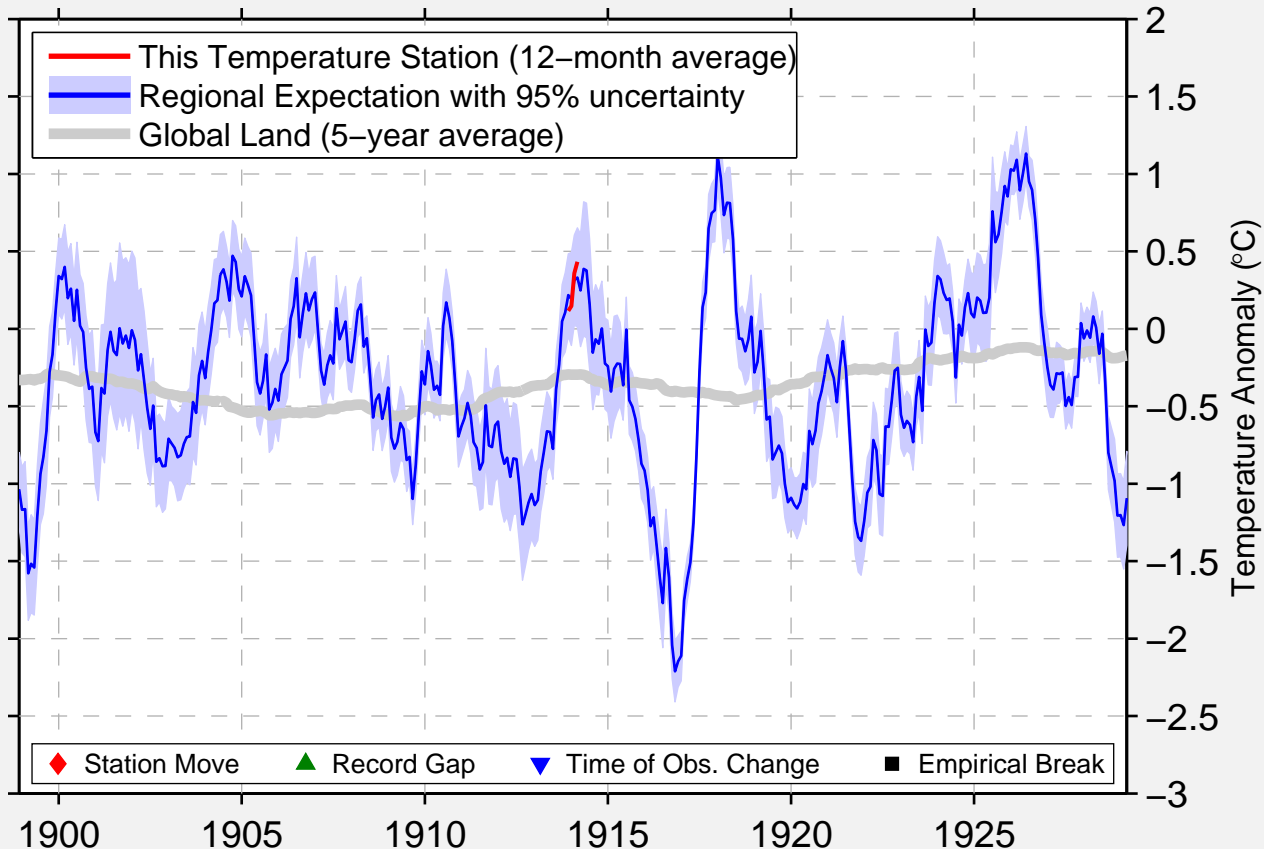

# IMPERIAL

43.767 N, 120.400 W (United States)

Data Quality Controlled and Aligned at Breakpoints

Berkeley Earth