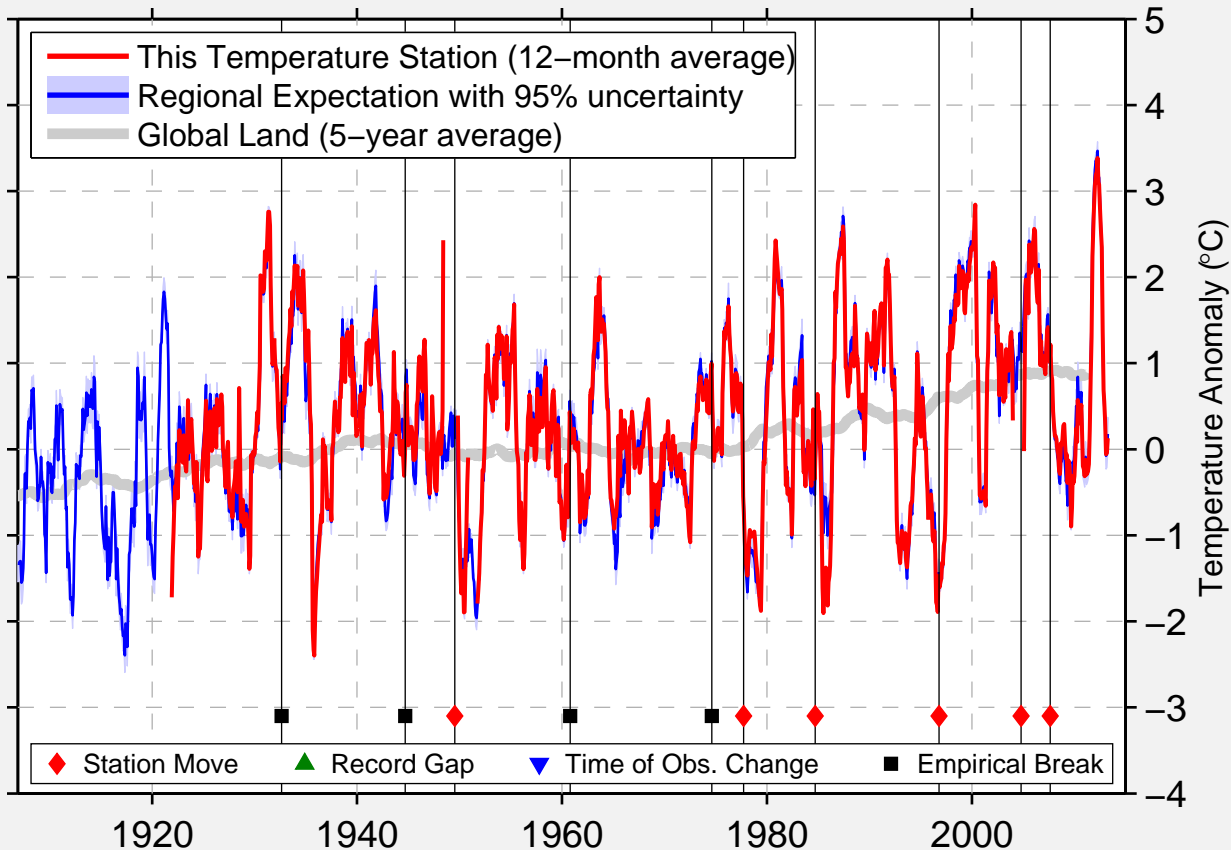

WHITE LAKE

43.729 N, 98.713 W (United States)

Data Quality Controlled and Aligned at Breakpoints

Berkeley Earth