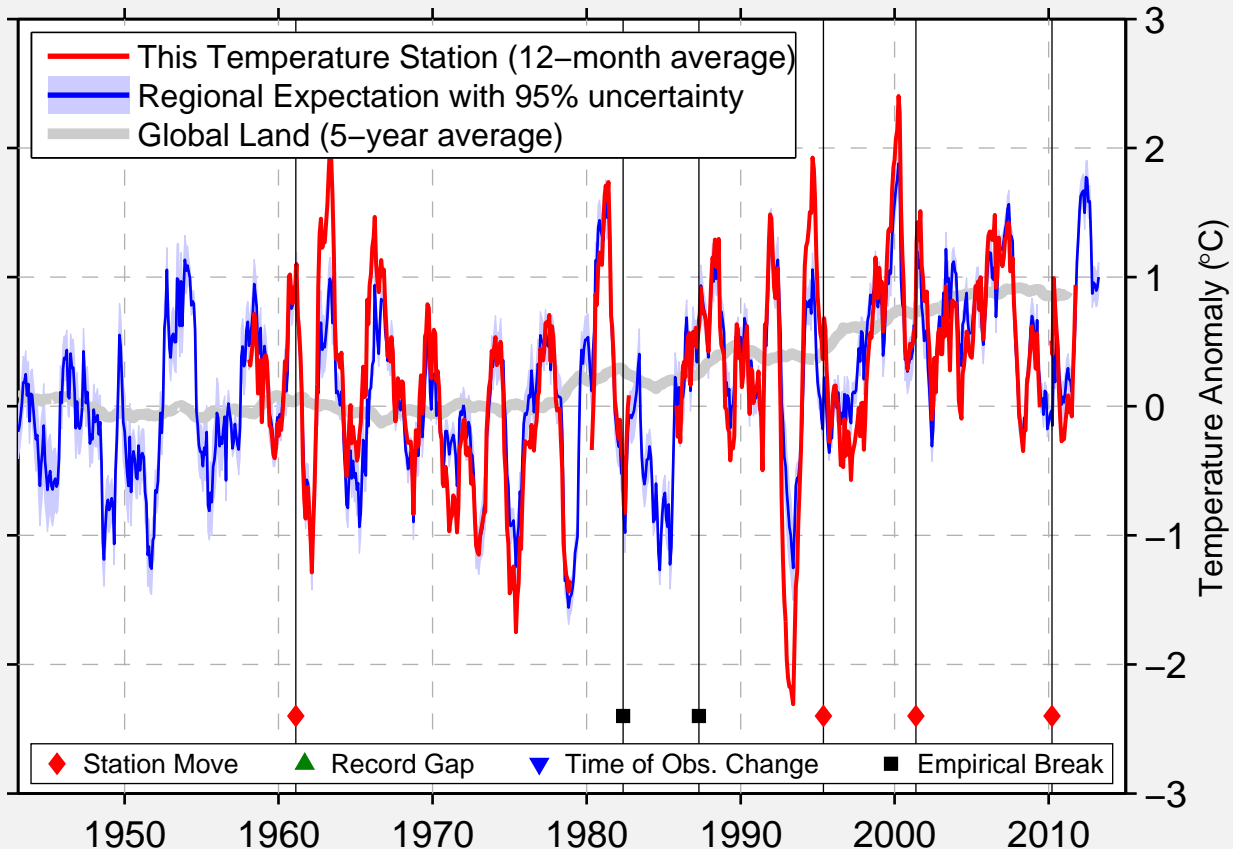

THERMOPOLIS 25 WNW

43.723 N, 108.696 W (United States)

Data Quality Controlled and Aligned at Breakpoints

Berkeley Earth