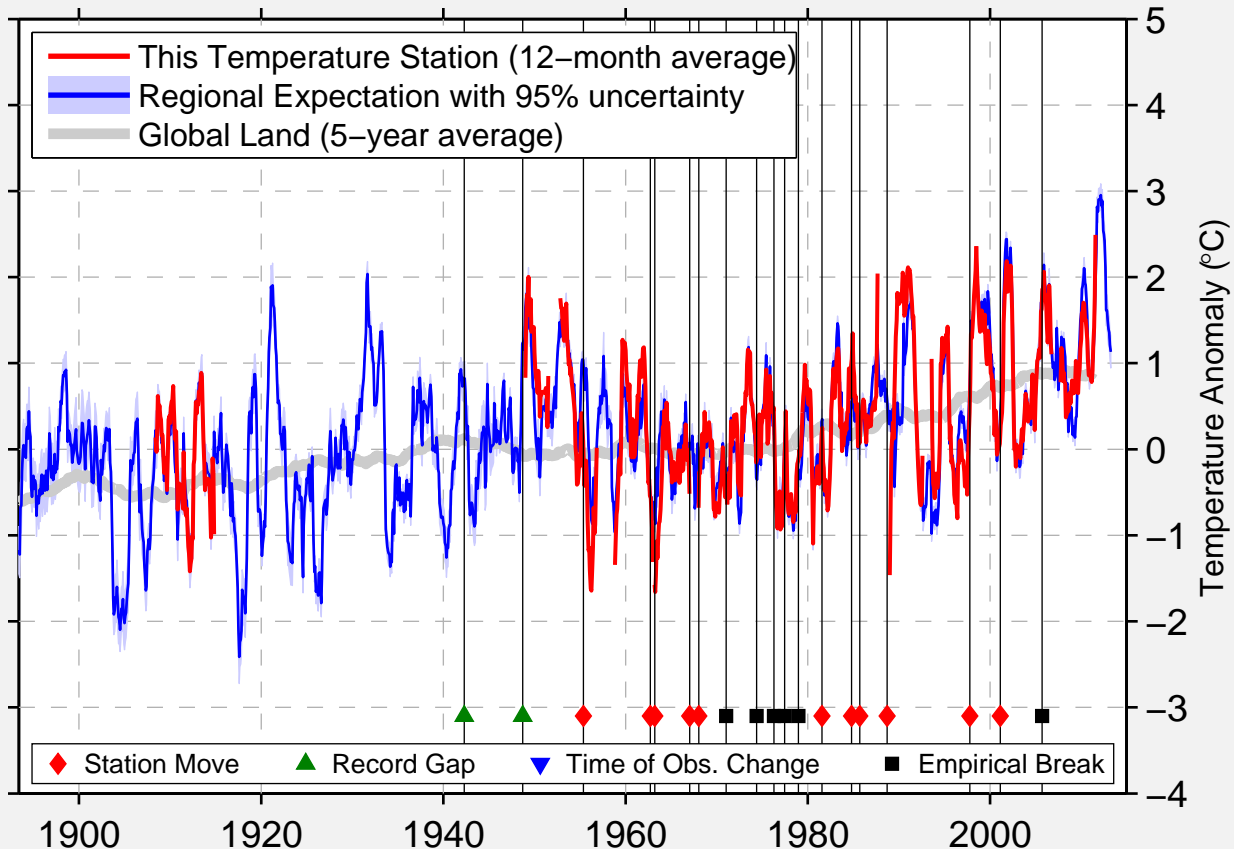

# OLD FORGE

43.703 N, 74.984 W (United States)

Data Quality Controlled and Aligned at Breakpoints

Berkeley Earth