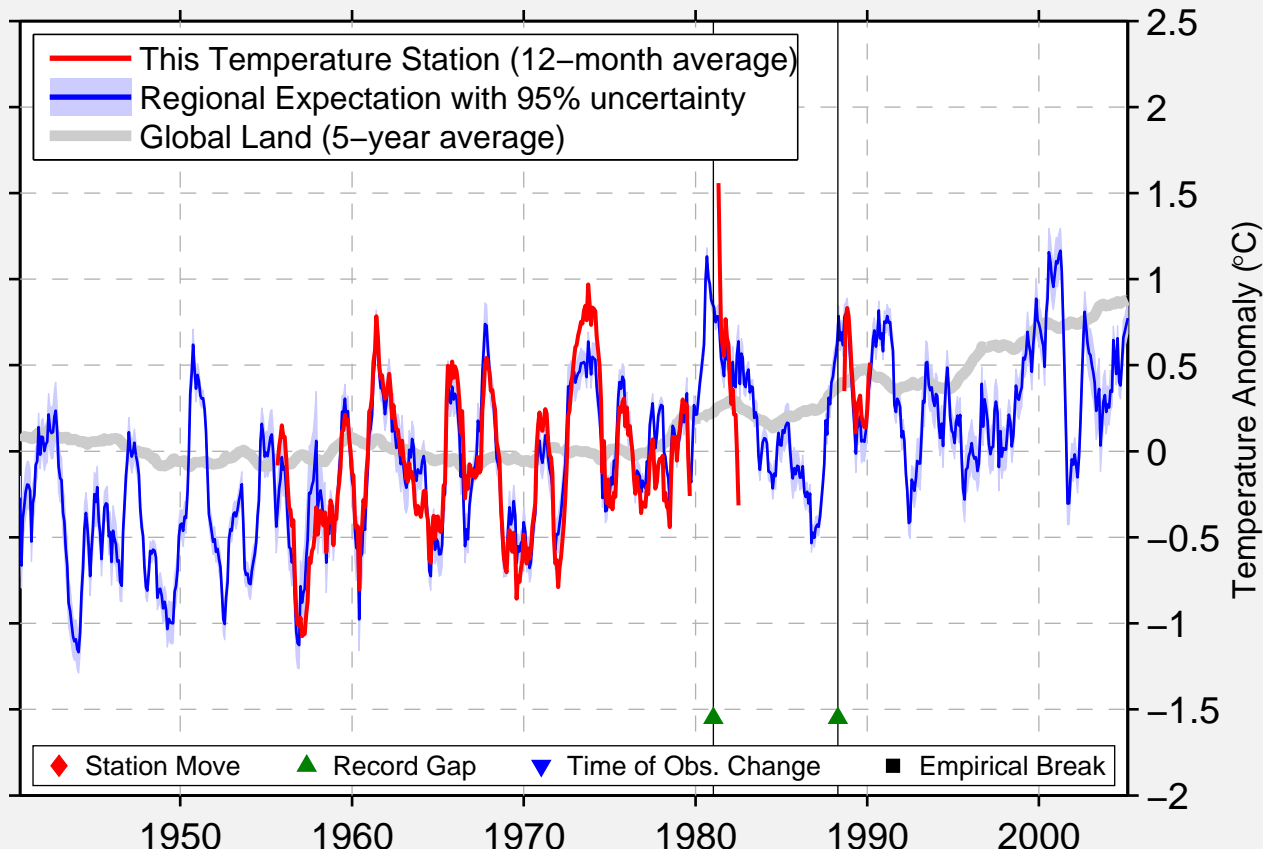

BOGUS AUSTRALIAN

34.950 S, 138.533 E (Australia)

Data Quality Controlled and Aligned at Breakpoints

Berkeley Earth