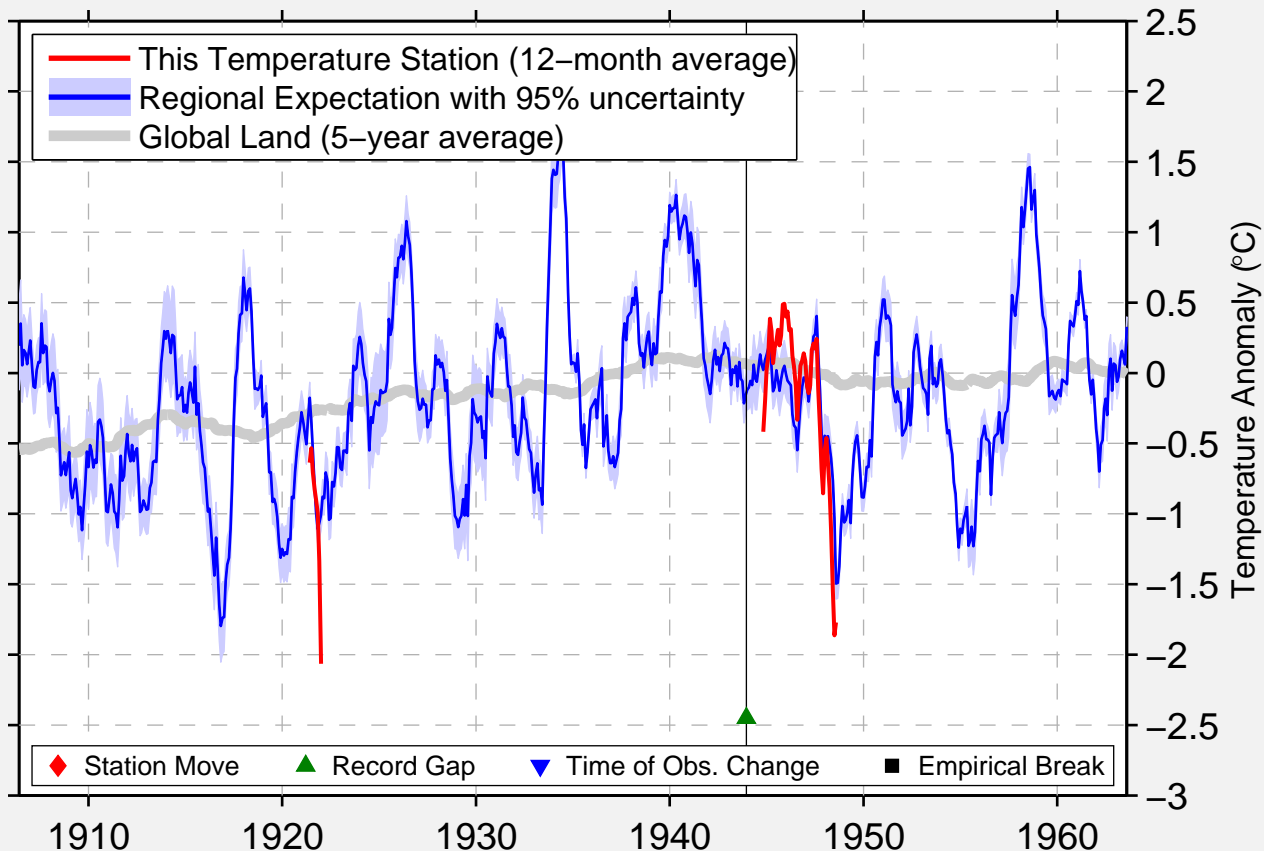

MC CREDIE SPRINGS

43.700 N, 122.283 W (United States)

Data Quality Controlled and Aligned at Breakpoints

Berkeley Earth