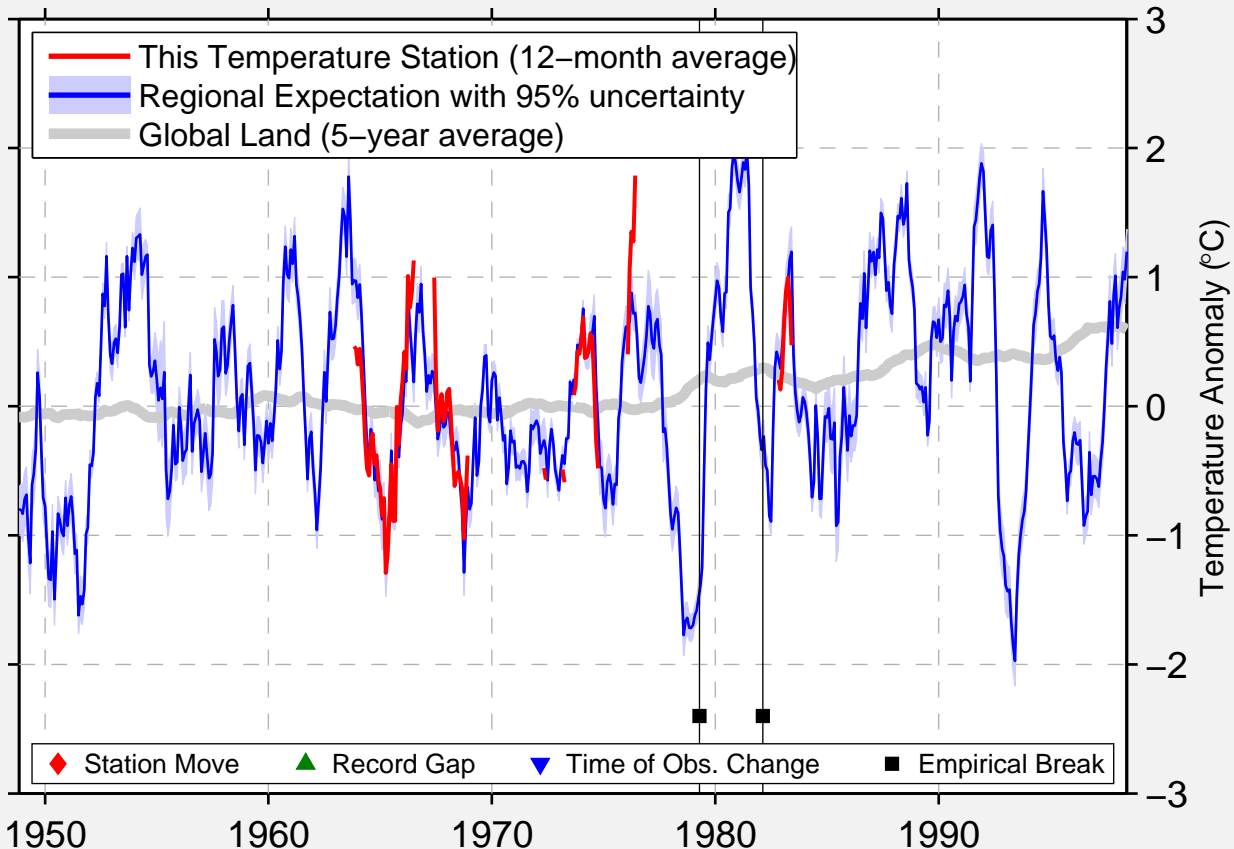

RENO

43.683 N, 105.517 W (United States)

Data Quality Controlled and Aligned at Breakpoints

Berkeley Earth