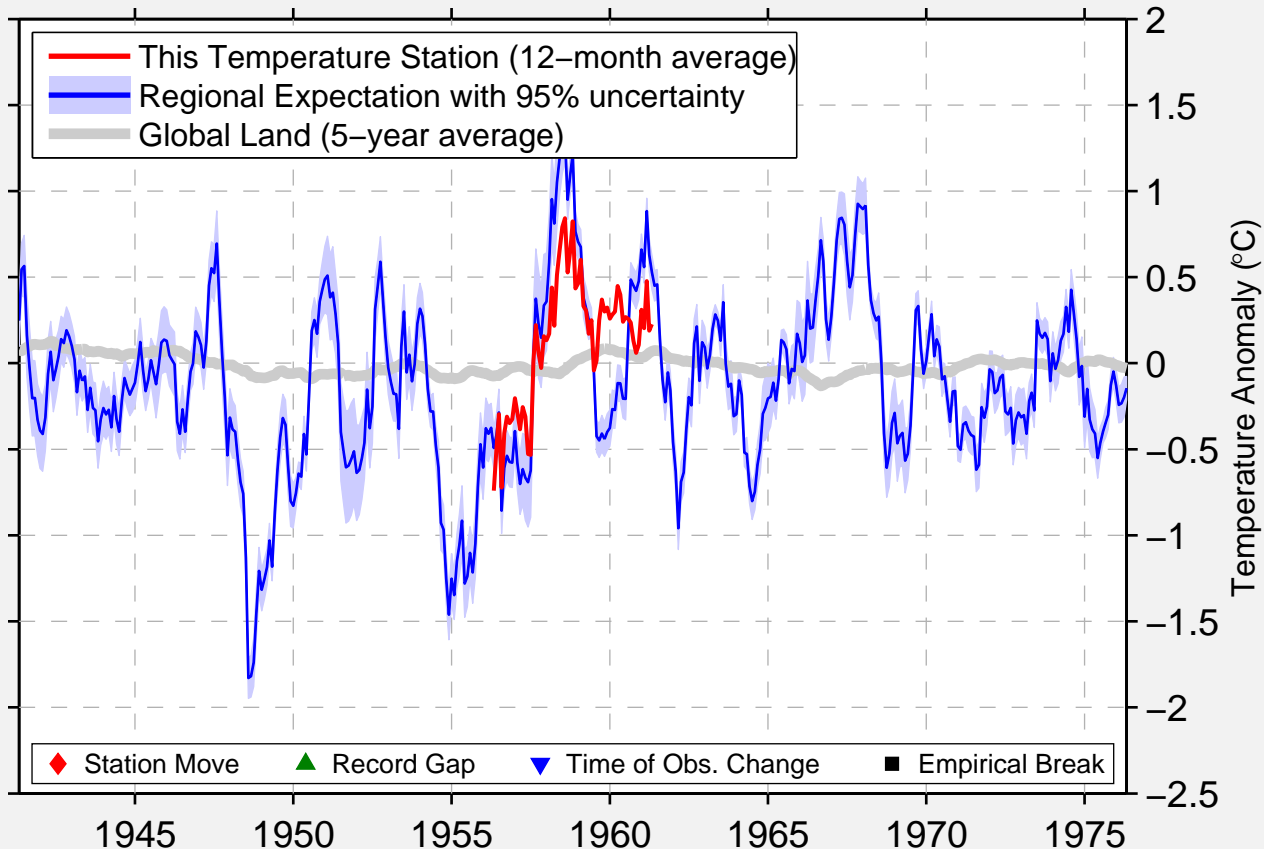

SUNTEX JUNIPER HR

43.667 N, 119.867 W (United States)

Data Quality Controlled and Aligned at Breakpoints

Berkeley Earth