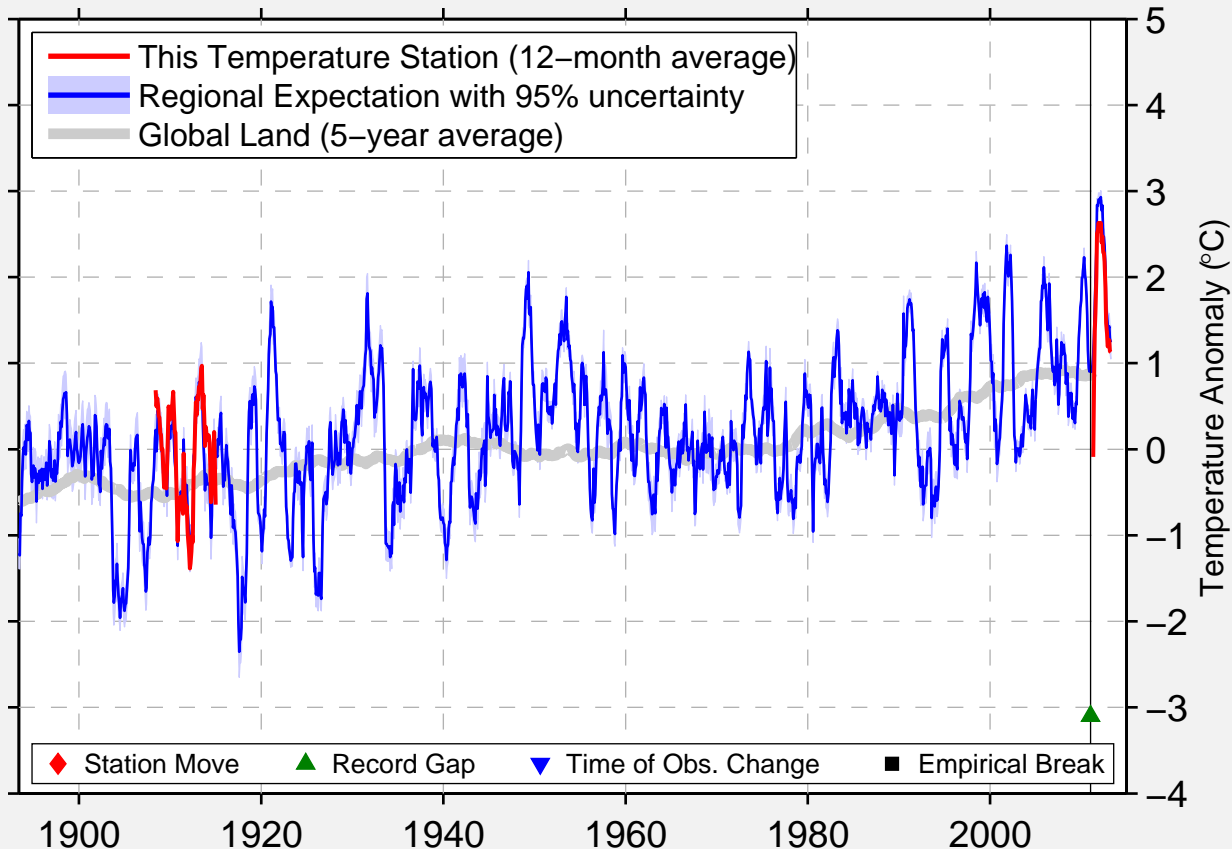

NORTH CREEK 5 SE

43.661 N, 73.897 W (United States)

Data Quality Controlled and Aligned at Breakpoints

Berkeley Earth