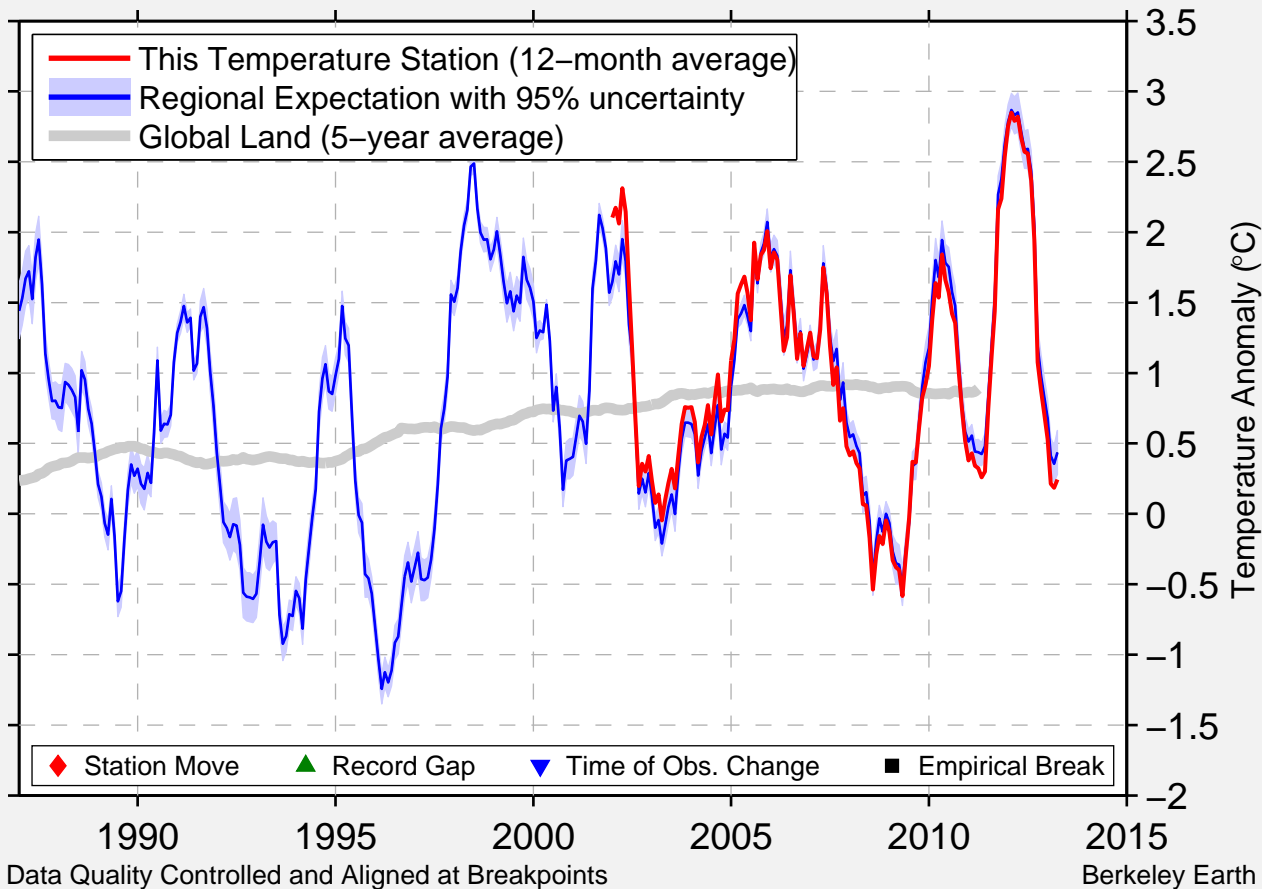

HINGHAM

43.641 N, 87.905 W (United States)

Data Quality Controlled and Aligned at Breakpoints

Berkeley Earth